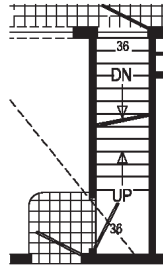

PENNWEST

reserve

R

Magnifique

Magnifique

2P2601R

28x58 Approx. 1585 sq ft

Optional Glamour Bath

Opt Attic Stairs (omits g.c.)

Optional Buanderie Magnifique

(A) = Std frz spc, opt utl sink or bench. ● = Std. can light AG = Appliance Garage

opt. 27'-4" dormer w/ bump-out

Curb Side Exterior Options

Magnifique Grand