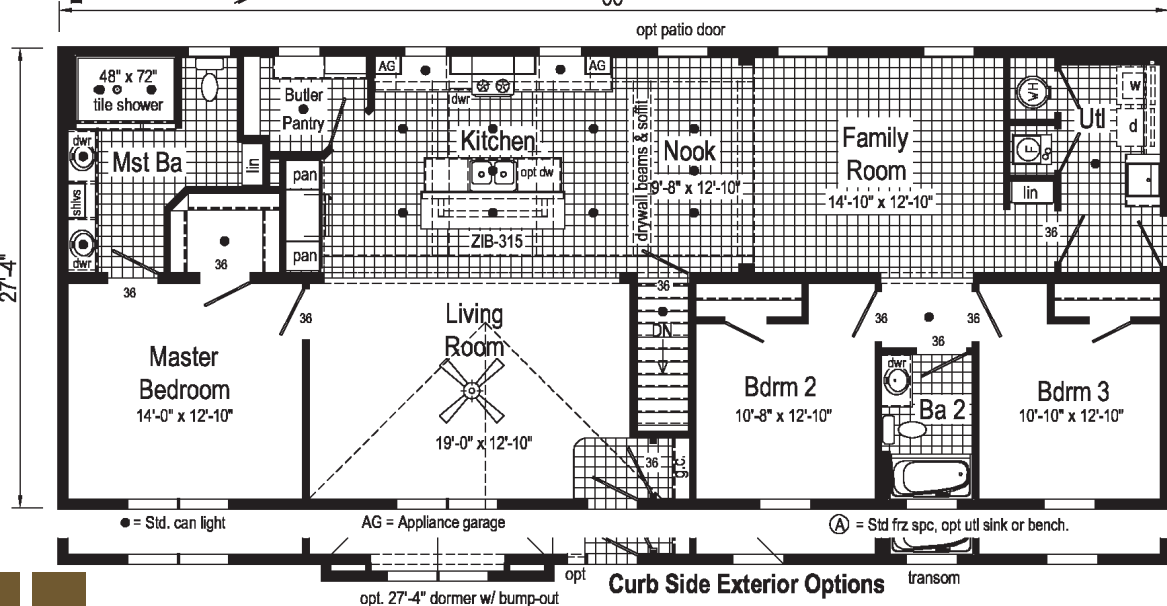

PENNWEST

reserve

R

Magnifique

Magnifique

2P2601R

28x58 Approx. 1585 sq ft

Optional Glamour Bath

Opt Attic Stairs (omits g.c.)

Optional Buanderie Magnifique

(A) = Std frz spc, opt utl sink or bench. ● = Std. can light AG = Appliance Garage

opt. 27'-4" dormer w/ bump-out

Curb Side Exterior Options

Magnifique Grand

2P2602R

28x66 Approx. 1804 sq ft

Optional Glamour Bath

Optional Clearview Entertainment Wall

opt. patio door at nook required with this option

Optional Attic Stairs (omits g.c.)

Optional Buanderie Magnifique

● = Std. can light AG = Appliance garage (A) = Std frz spc, opt utl sink or bench.

opt. 27'-4" dormer w/ bump-out

Curb Side Exterior Options

Scan to Watch
Magnifique Video!

Scan to Watch
Magnifique Grand Video!