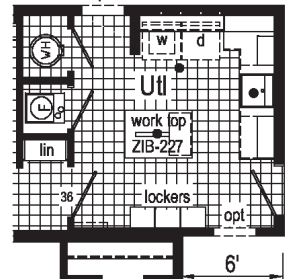

2P2602R

28x66 Approx. 1804 sq ft

Optional Glamour Bath

Optional Clearview Entertainment Wall

opt. patio door at nook required with this option

Optional Attic Stairs (omits g.c.)

Optional Buanderie Magnifique

● = Std. can light AG = Appliance garage (A) = Std frz spc, opt utl sink or bench.

opt. 27'-4" dormer w/ bump-out

Curb Side Exterior Options

Scan to Watch
Magnifique Video!

Scan to Watch
Magnifique Grand Video!