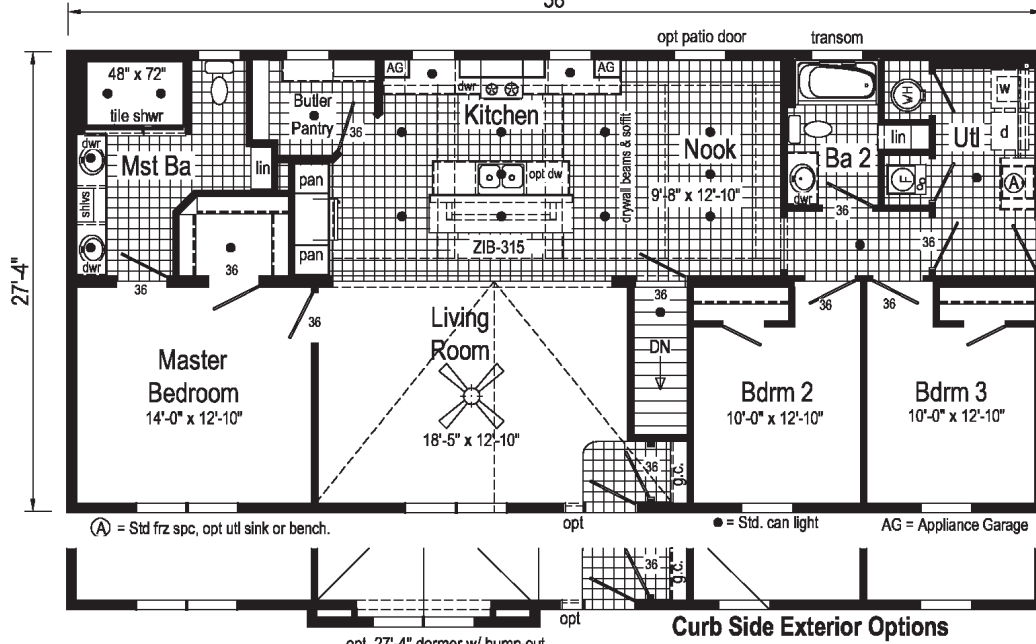

PENNWEST

reserve

R

Magnifique

Magnifique

2P2601R

28x58 Approx. 1585 sq ft

Optional Glamour Bath

Opt Attic Stairs (omits g.c.)

Optional Buanderie Magnifique

(A) = Std frz spc, opt utl sink or bench. ● = Std. can light AG = Appliance Garage

opt. 27'-4" dormer w/ bump-out

Curb Side Exterior Options

Magnifique Grand

2P2602R

28x66 Approx. 1804 sq ft

Optional Glamour Bath

Optional Clearview Entertainment Wall

opt. patio door at nook required with this option

Optional Attic Stairs (omits g.c.)

Optional Buanderie Magnifique

● = Std. can light AG = Appliance garage (A) = Std frz spc, opt utl sink or bench.

opt. 27'-4" dormer w/ bump-out

Curb Side Exterior Options

Scan to Watch
Magnifique Video!

Scan to Watch
Magnifique Grand Video!