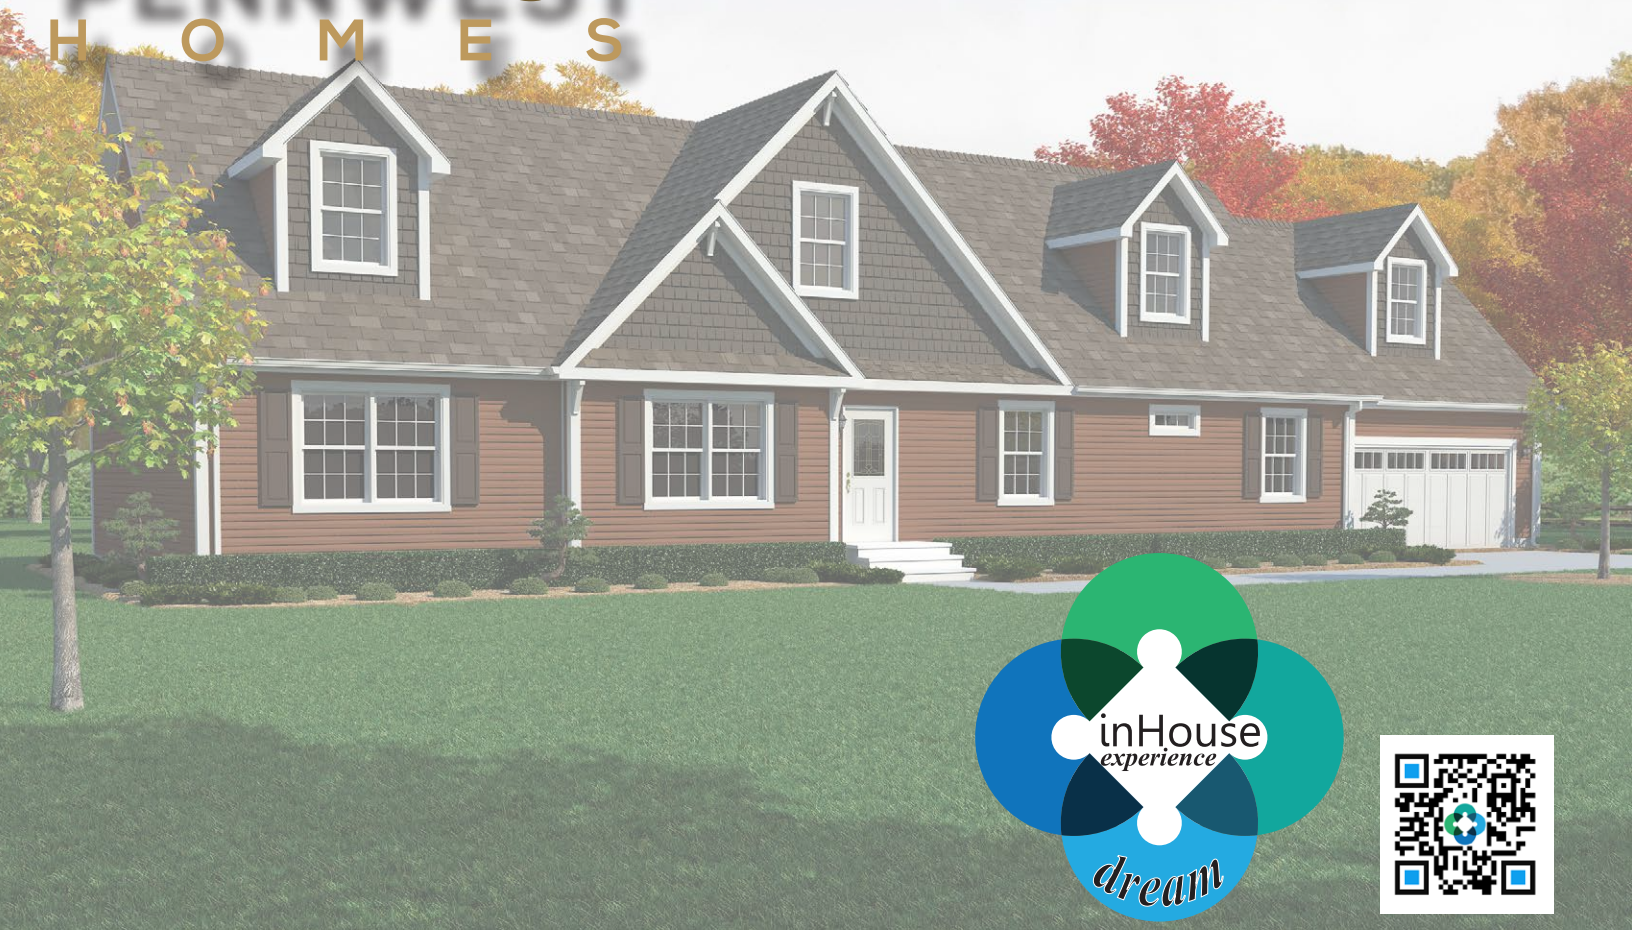

PENNWEST H O M E S

Your Independent Retailer is:

Pennwest Homes
4 Pennwest Way Route 38
Emlenton, PA 16373
www.pennwesthomes.com

Connect with Us!