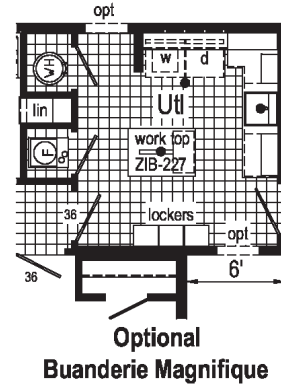

PENNWEST

reserve

R

Magnifique

Magnifique

2P2601R

28x58 Approx. 1585 sq ft

Optional Glamour Bath

Opt Attic Stairs (omits g.c.)

Optional Buanderie Magnifique

(A) = Std frz spc, opt utl sink or bench. ● = Std. can light AG = Appliance Garage

opt. 27'-4" dormer w/ bump-out

Curb Side Exterior Options

Magnifique Grand

2P2602R

28x66 Approx. 1804 sq ft

Optional Glamour Bath

Optional Clearview Entertainment Wall

opt. patio door at nook required with this option

Optional Attic Stairs (omits g.c.)

Optional Buanderie Magnifique