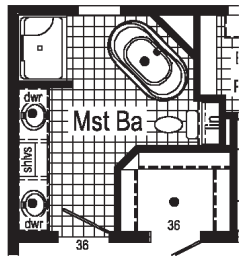

PENNWEST

reserve

R

Magnifique

Magnifique

2P2601R

28x58 Approx. 1585 sq ft

Optional Glamour Bath

Opt Attic Stairs (omits g.c.)

Optional Buanderie Magnifique

(A) = Std frz spc, opt utl sink or bench. ● = Std. can light AG = Appliance Garage

opt. 27'-4" dormer w/ bump-out

Curb Side Exterior Options

Magnifique Grand

2P2602R

28x66 Approx. 1804 sq ft

Optional Glamour Bath

Optional Clearview Entertainment Wall

opt. patio door at nook required with this option

Optional Attic Stairs (omits g.c.)

Optional Buanderie Magnifique

● = Std. can light AG = Appliance garage (A) = Std frz spc, opt utl sink or bench.

opt. 27'-4" dormer w/ bump-out

Curb Side Exterior Options

Scan to Watch
Magnifique Video!

Scan to Watch
Magnifique Grand Video!