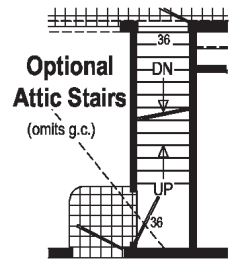

2P2602R

28x66 Approx. 1804 sq ft

Optional Glamour Bath

Optional Clearview Entertainment Wall

opt. patio door at nook required with this option

Optional Attic Stairs (omits g.c.)

Optional Buanderie Magnifique

● = Std. can light AG = Appliance garage (A) = Std frz spc, opt utl sink or bench.

opt. 27'-4" dormer w/ bump-out

Curb Side Exterior Options

Scan to Watch
Magnifique Video!

Scan to Watch
Magnifique Grand Video!