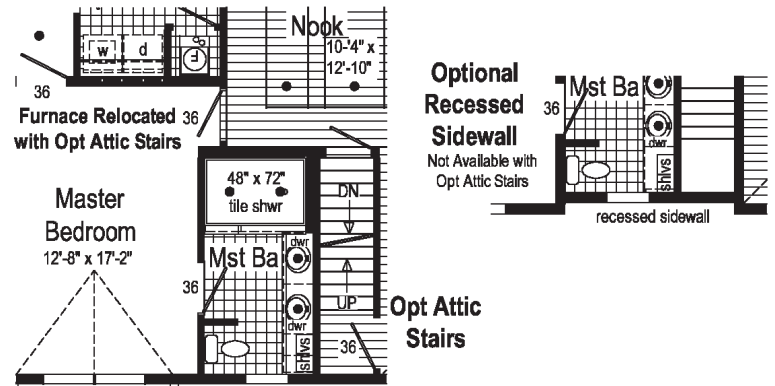

PENNWEST

reserve

R

Le Fantastique

Le Fantastique

2P2604R

28x60 Approx. 1616 sq ft

Le Fantastique Grand

2P2603R

28x68 Approx. 1830 sq ft

Scan to Watch Video!

PENNWEST
H O M E S

Your Independent Retailer is:

Pennwest Homes
4 Pennwest Way Route 38
Emlenton, PA 16373
www.pennwesthomes.com

Connect with Us!