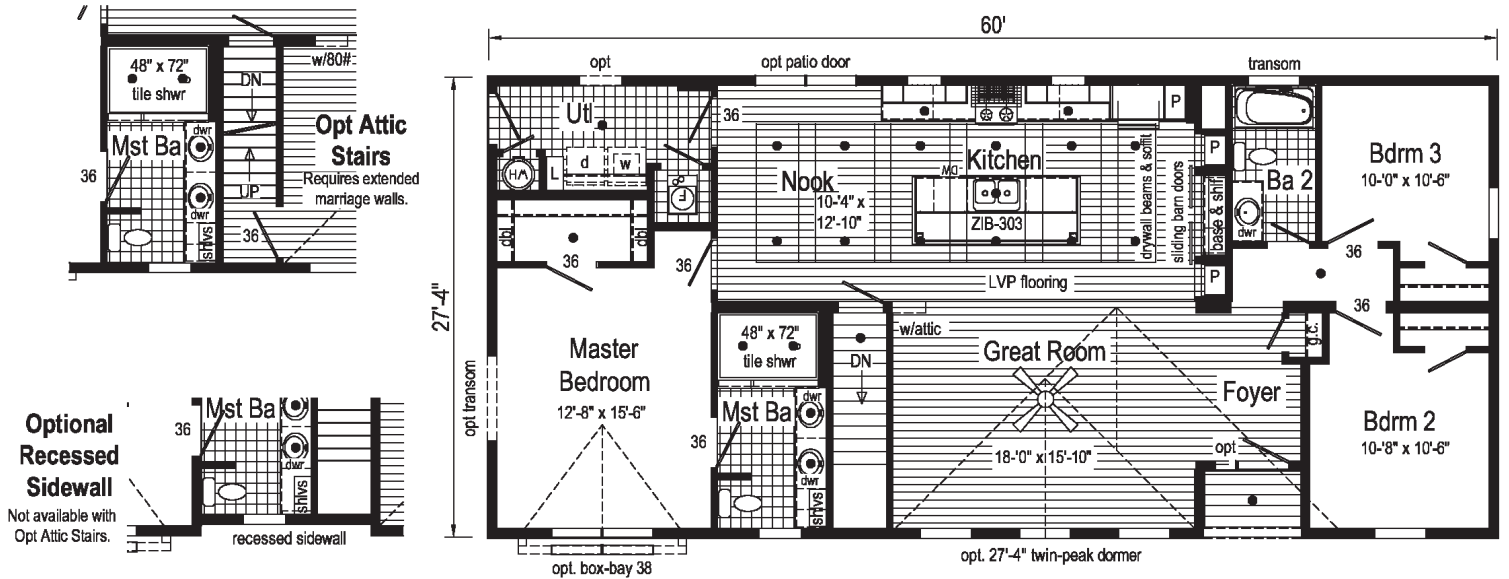

PENNWEST

reserve

R

Le Fantastique

Le Fantastique

2P2604R

28x60 Approx. 1616 sq ft

Le Fantastique Grand

2P2603R

28x68 Approx. 1830 sq ft

Scan to Watch Video!

PENNWEST
H O M E S

Your Independent Retailer is:

Pennwest Homes
4 Pennwest Way Route 38
Emlenton, PA 16373
www.pennwesthomes.com

Connect with Us!