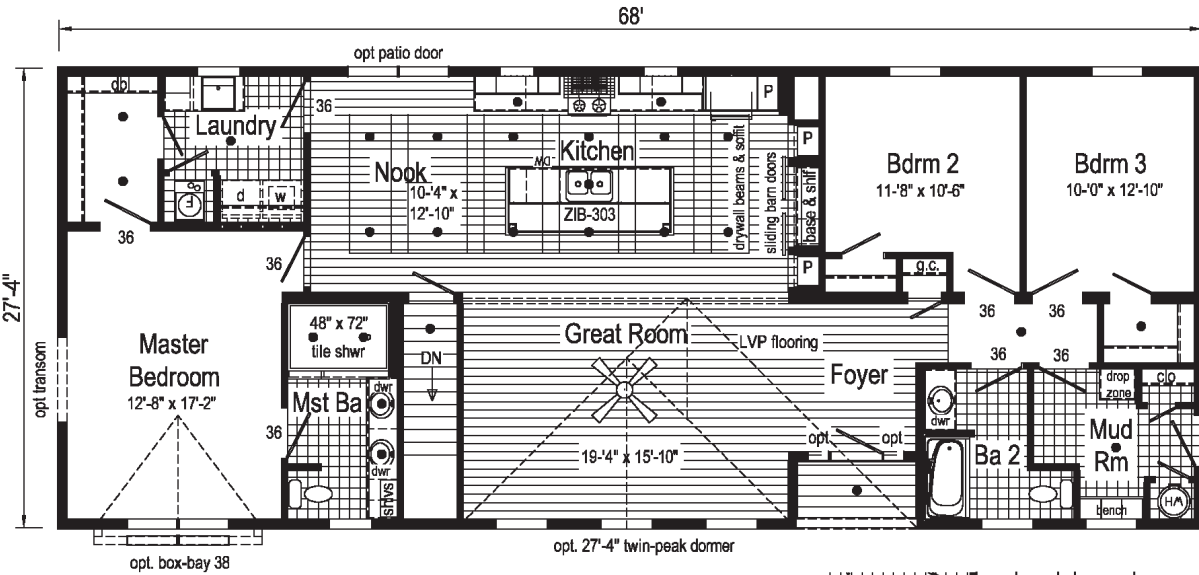

PENNWEST

reserve

R

Le Fantastique

Le Fantastique

2P2604R

28x60 Approx. 1616 sq ft

Le Fantastique Grand

2P2603R

28x68 Approx. 1830 sq ft

Scan to Watch Video!

PENNWEST
H O M E S

Your Independent Retailer is:

Pennwest Homes
4 Pennwest Way Route 38
Emlenton, PA 16373
www.pennwesthomes.com

Connect with Us!