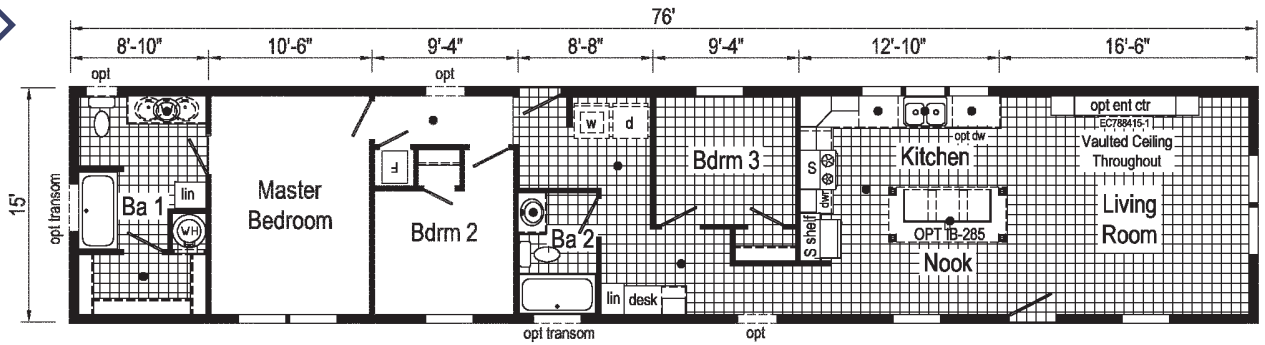

TS1004V
1140 Sq. Ft.
1676