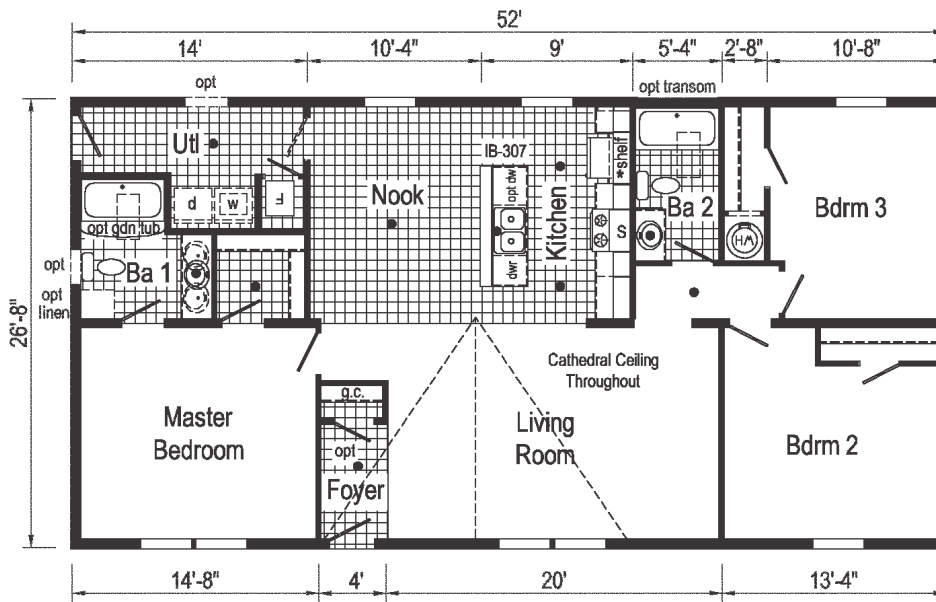

Optional Hutch

Optional Stairwell

**TD1006P**  
1280 Sq. Ft.  
2848

Optional Hutch

Optional Stairwell

(omits g.c.)

**Optional  
Stairwell**  
(omits pantry)

**TD1013P**  
1280 Sq. Ft.  
2848

**TD1015P**  
1280 Sq. Ft.  
2848

**TD1015P**  
PHOTOS

\*Please use pictures for floorplan vision only.  
Decors and materials used are constantly  
changed and improved.

Scan to  
Watch  
Video!

**TD1007P**  
1387 Sq. Ft.  
2852

**TD1014P**  
1387 Sq. Ft.  
2852

\*\*This cabinet color has been discontinued

\*Please use pictures for floorplan vision only. Decors and materials used are constantly changed and improved.

**TD100IP**  
 1387 Sq. Ft.  
 2852

Scan to Watch Video!

**TD1002P**  
 1493 Sq. Ft.  
 2856

**Optional Stairwell**  
 (omits pantry)

**TD1010P**  
 1493 Sq. Ft.  
 2856

**TD1003P**  
1600 Sq. Ft.  
2860

**TD1011P**  
1600 Sq. Ft.  
2860

**TD1008P**  
 1813 Sq. Ft.  
 2868