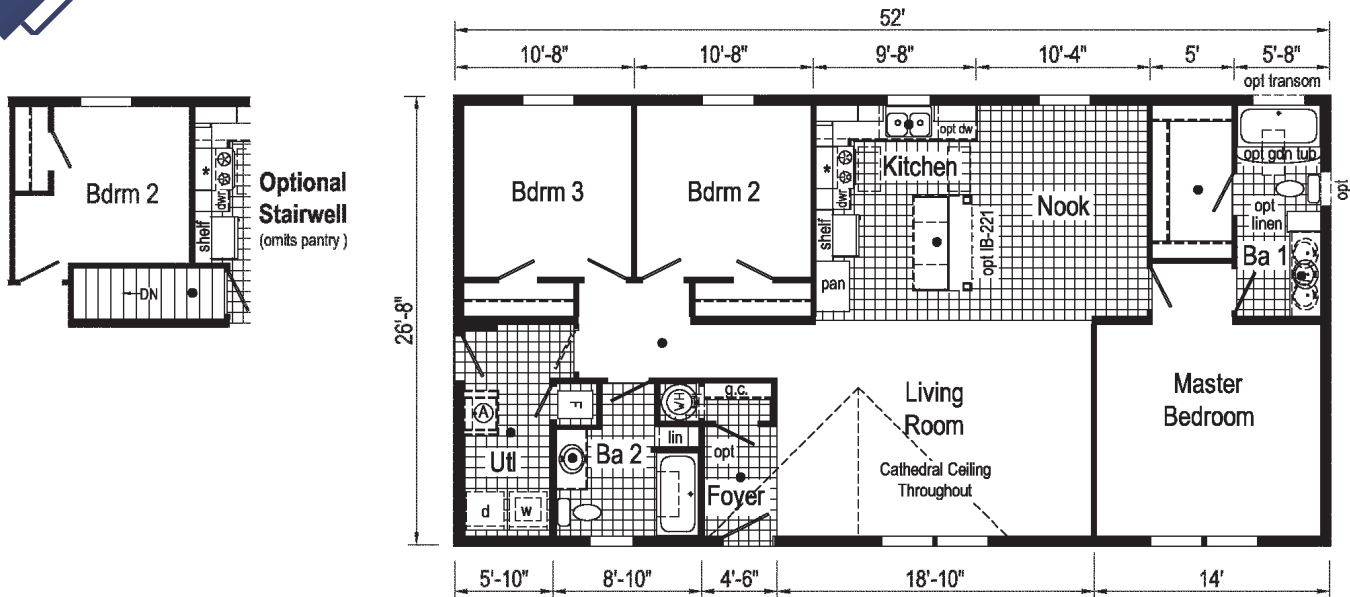

Optional Hutch

Optional Stairwell

**TD1006P**  
1280 Sq. Ft.  
2848

Optional Hutch

Optional Stairwell

(omits g.c.)

**Optional  
Stairwell**  
(omits pantry)

**TD1013P**  
1280 Sq. Ft.  
2848

**TD1015P**  
1280 Sq. Ft.  
2848

**TD1015P**  
PHOTOS

\*Please use pictures for floorplan vision only.  
Decors and materials used are constantly  
changed and improved.

Scan to  
Watch  
Video!

**TD1007P**  
1387 Sq. Ft.  
2852

**TD1014P**  
1387 Sq. Ft.  
2852

\*\*This cabinet color has been discontinued

\*Please use pictures for floorplan vision only. Decors and materials used are constantly changed and improved.

**TD100IP**  
 1387 Sq. Ft.  
 2852

Scan to Watch Video!

**TD1002P**  
 1493 Sq. Ft.  
 2856

**Optional Stairwell**  
 (omits pantry)

**TD1010P**  
 1493 Sq. Ft.  
 2856

**TD1003P**  
1600 Sq. Ft.  
2860

**TD1011P**  
1600 Sq. Ft.  
2860

**TD1008P**  
 1813 Sq. Ft.  
 2868