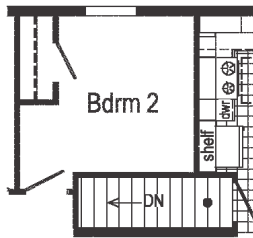

Optional Hutch

Optional Stairwell

**TD1006P**  
1280 Sq. Ft.  
2848

Optional Hutch

Optional Stairwell

(omits g.c.)

**Optional  
Stairwell**  
(omits pantry)

**TD1013P**  
1280 Sq. Ft.  
2848

**TD1015P**  
1280 Sq. Ft.  
2848

**TD1015P**  
PHOTOS

\*Please use pictures for floorplan vision only.  
Decors and materials used are constantly  
changed and improved.

Scan to  
Watch  
Video!

**TD1007P**  
1387 Sq. Ft.  
2852