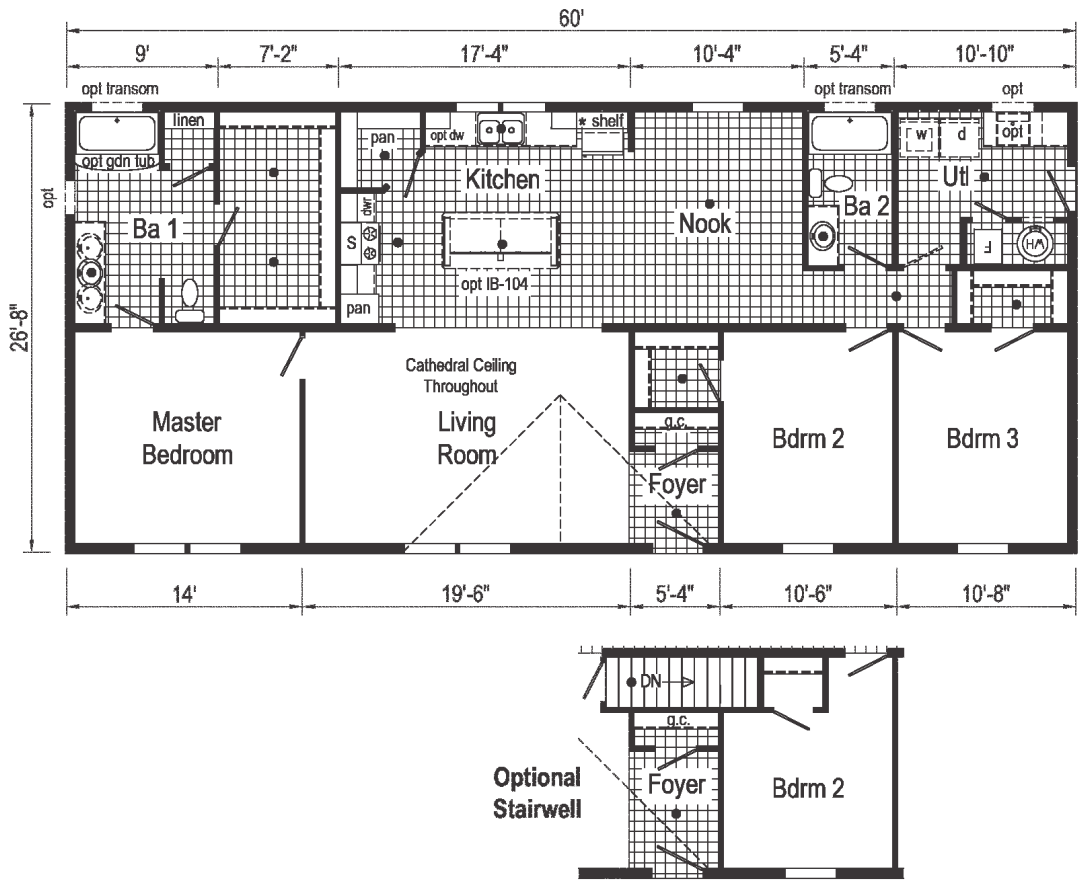

**TD1015P**  
1280 Sq. Ft.  
2848

**TD1015P**  
PHOTOS

\*Please use pictures for floorplan vision only.  
Decors and materials used are constantly  
changed and improved.

Scan to  
Watch  
Video!

**TD1007P**  
1387 Sq. Ft.  
2852

Scan to Watch Video!

**TD1002P**  
 1493 Sq. Ft.  
 2856

**Optional Stairwell**  
 (omits pantry)

**TD1010P**  
 1493 Sq. Ft.  
 2856

**TD1003P**  
1600 Sq. Ft.  
2860

**TD1011P**  
1600 Sq. Ft.  
2860

**TD1008P**  
 1813 Sq. Ft.  
 2868

**TD1012P**  
 1867 Sq. Ft.  
 2870

Scan to Watch Video!

\*Please use pictures for floorplan vision only. Decors and materials used are constantly changed and improved.

Commodore  
Homes  
of Pennsylvania