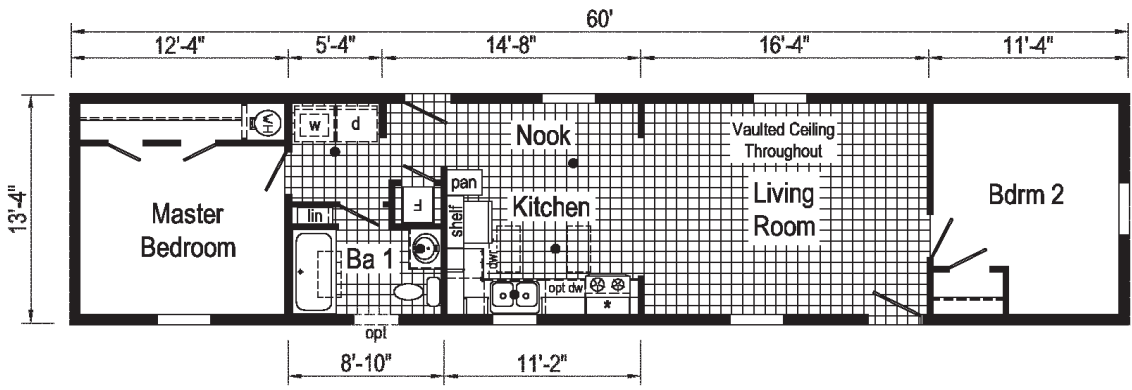

**TS1014P**

693 Sq. Ft.  
1452

**TS1015P**

747 Sq. Ft.  
1456

**TS1016P**

747 Sq. Ft.  
1456

Optional  
1/2 Bath

**TS1005P**  
 747 Sq. Ft.  
 1456

Scan to Watch Video!

\*\*This cabinet color has been discontinued

\*Please use pictures for floorplan vision only. Decors and materials used are constantly changed and improved.

**TS1017P**  
800 Sq. Ft.  
1460

Optional  
1/2 Bath

**TS1018P**  
800 Sq. Ft.  
1460

**TS1003P**  
 880 Sq. Ft.  
 1466

**TS1001P**  
 907 Sq. Ft.  
 1468

Scan to Watch Video!

\*Please use pictures for floorplan vision only. Decors and materials used are constantly changed and improved.

**TS1019P**

907 Sq. Ft.  
1468

**TS1020P**

960 Sq. Ft.  
1472

**TS1002P**

1013 Sq. Ft.  
1476

**TS1012V**

1020 Sq. Ft.  
1668