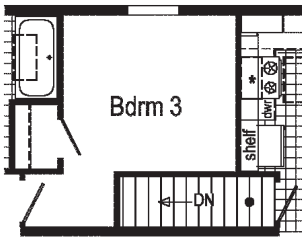

Optional Hutch

Optional Stairwell

**TD1006P**  
1280 Sq. Ft.  
2848

Optional Hutch

Optional Stairwell

(omits g.c.)

**Optional  
Stairwell**  
(omits pantry)

**TD1013P**  
1280 Sq. Ft.  
2848

**TD1015P**  
1280 Sq. Ft.  
2848

**TD1015P**  
PHOTOS

\*Please use pictures for floorplan vision only.  
Decors and materials used are constantly  
changed and improved.

Scan to  
Watch  
Video!

**TD1007P**  
1387 Sq. Ft.  
2852

**TD1014P**  
1387 Sq. Ft.  
2852

\*\*This cabinet color has been discontinued

\*Please use pictures for floorplan vision only. Decors and materials used are constantly changed and improved.

**TD100IP**  
 1387 Sq. Ft.  
 2852

Scan to Watch Video!

**TD1002P**  
 1493 Sq. Ft.  
 2856

**Optional Stairwell**  
 (omits pantry)

**TD1010P**  
 1493 Sq. Ft.  
 2856

**TD1003P**  
1600 Sq. Ft.  
2860

**TD1011P**  
1600 Sq. Ft.  
2860

**TD1008P**  
 1813 Sq. Ft.  
 2868