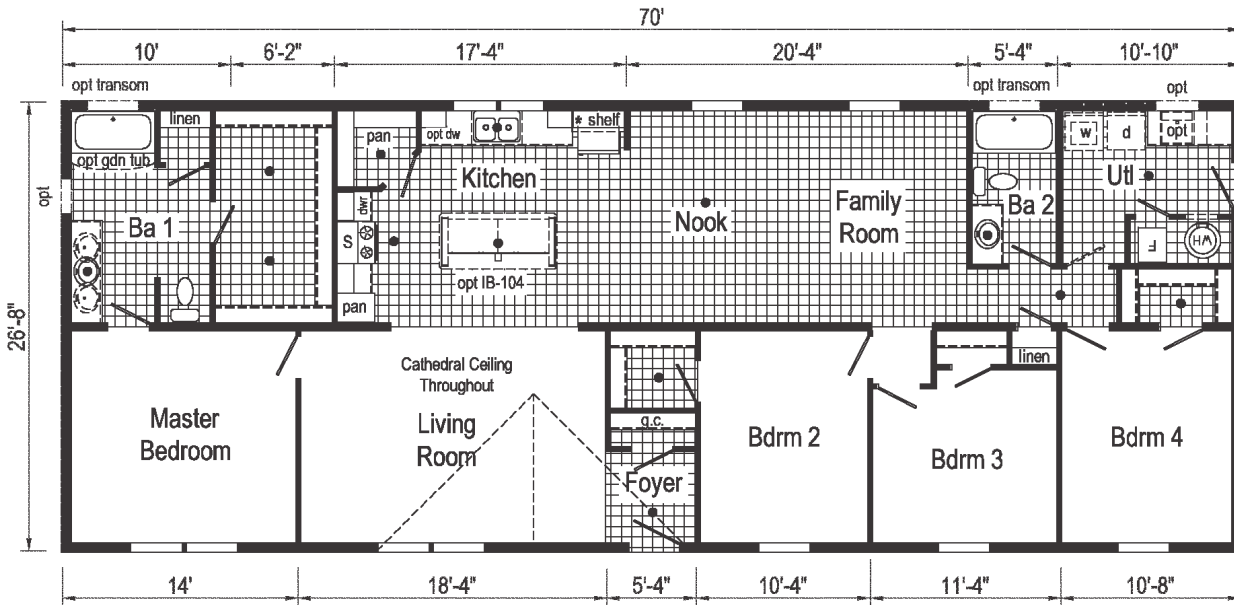

Optional Hutch

Optional Stairwell

**TD1006P**  
1280 Sq. Ft.  
2848

Optional Hutch

Optional Stairwell

(omits g.c.)

**Optional  
Stairwell**  
(omits pantry)

**TD1013P**  
1280 Sq. Ft.  
2848

**TD1015P**  
1280 Sq. Ft.  
2848

**TD1015P**  
PHOTOS

\*Please use pictures for floorplan vision only.  
Decors and materials used are constantly  
changed and improved.

Scan to  
Watch  
Video!

**TD1007P**  
1387 Sq. Ft.  
2852

Scan to Watch Video!

**TD1002P**  
 1493 Sq. Ft.  
 2856

**Optional Stairwell**  
 (omits pantry)

**TD1010P**  
 1493 Sq. Ft.  
 2856

**TD1003P**  
1600 Sq. Ft.  
2860

**TD1011P**  
1600 Sq. Ft.  
2860

**TD1008P**  
 1813 Sq. Ft.  
 2868

**TD1012P**  
 1867 Sq. Ft.  
 2870

Scan to Watch Video!

\*Please use pictures for floorplan vision only. Decors and materials used are constantly changed and improved.

Commodore  
Homes  
of Pennsylvania