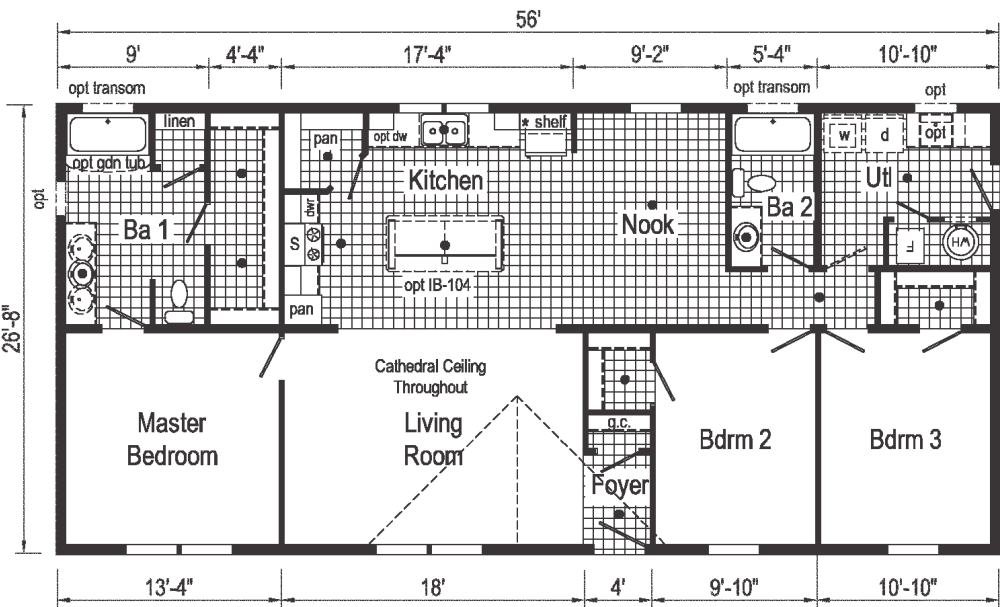

Optional Hutch

Optional Stairwell

**TD1006P**  
1280 Sq. Ft.  
2848

Optional Hutch

Optional Stairwell

(omits g.c.)

**Optional  
Stairwell**  
(omits pantry)

**TD1013P**  
1280 Sq. Ft.  
2848

**TD1015P**  
1280 Sq. Ft.  
2848

**TD1015P**  
PHOTOS

\*Please use pictures for floorplan vision only.  
Decors and materials used are constantly  
changed and improved.

Scan to  
Watch  
Video!

**TD1007P**  
1387 Sq. Ft.  
2852

Scan to Watch Video!

**TD1002P**  
 1493 Sq. Ft.  
 2856

**Optional Stairwell**  
 (omits pantry)

**TD1010P**  
 1493 Sq. Ft.  
 2856

**TD1003P**  
1600 Sq. Ft.  
2860

**TD1011P**  
1600 Sq. Ft.  
2860

**TD1008P**  
 1813 Sq. Ft.  
 2868

**TD1012P**  
 1867 Sq. Ft.  
 2870

Scan to Watch Video!

\*Please use pictures for floorplan vision only. Decors and materials used are constantly changed and improved.

Commodore  
Homes  
of Pennsylvania