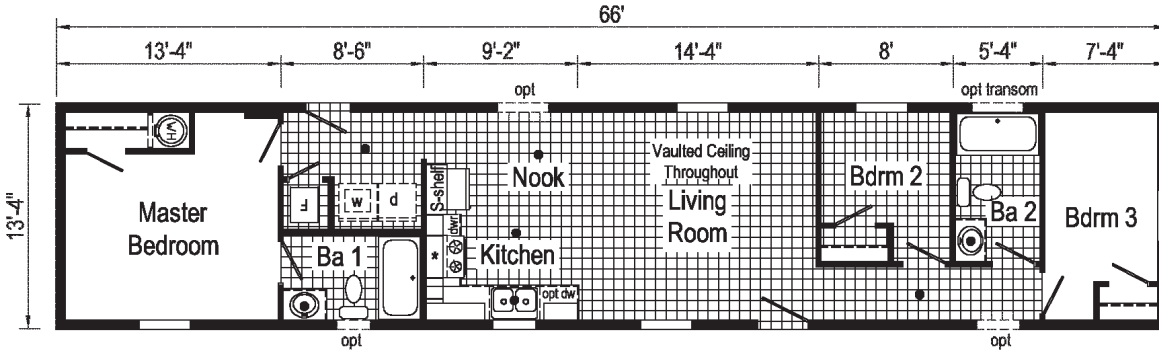

**TS1014P**

693 Sq. Ft.  
1452

**TS1015P**

747 Sq. Ft.  
1456

**TS1016P**

747 Sq. Ft.  
1456

Optional  
1/2 Bath

**TS1005P**  
 747 Sq. Ft.  
 1456

Scan to Watch Video!

\*\*This cabinet color has been discontinued

\*Please use pictures for floorplan vision only. Decors and materials used are constantly changed and improved.

**TS1017P**  
800 Sq. Ft.  
1460

Optional  
1/2 Bath

**TS1018P**  
800 Sq. Ft.  
1460

**TS1003P**  
 880 Sq. Ft.  
 1466

**TS1001P**  
 907 Sq. Ft.  
 1468

Scan to Watch Video!

\*Please use pictures for floorplan vision only. Decors and materials used are constantly changed and improved.

**TS1019P**

907 Sq. Ft.  
1468

**TS1020P**

960 Sq. Ft.  
1472

**TS1002P**

1013 Sq. Ft.  
1476

**TS1012V**

1020 Sq. Ft.  
1668