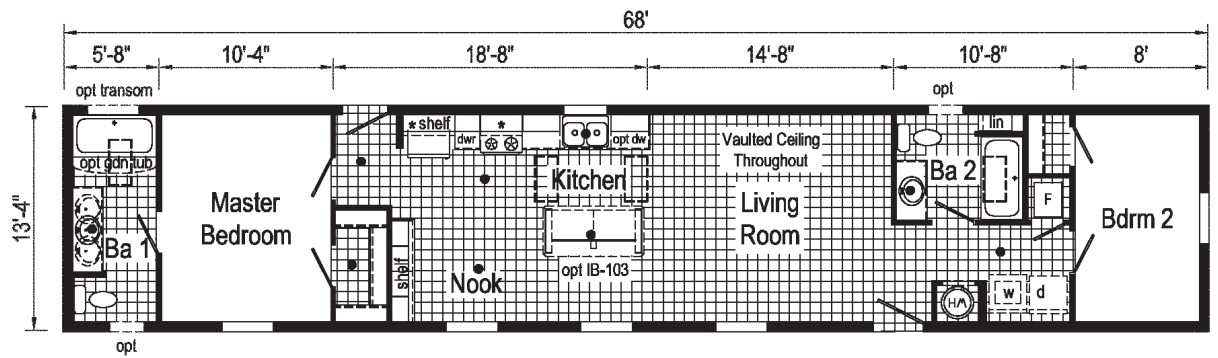

Optional  
1/2 Bath

**TS1018P**  
800 Sq. Ft.  
1460

**TS1003P**  
 880 Sq. Ft.  
 1466

**TS1001P**  
 907 Sq. Ft.  
 1468

Scan to Watch Video!

\*Please use pictures for floorplan vision only. Decors and materials used are constantly changed and improved.

**TS1019P**

907 Sq. Ft.  
1468

**TS1020P**

960 Sq. Ft.  
1472

**TS1002P**

1013 Sq. Ft.  
1476

**TS1012V**

1020 Sq. Ft.  
1668

Optional Hutch

Optional Stairwell

**TD1006P**  
1280 Sq. Ft.  
2848

Optional Hutch

Optional Stairwell

(omits g.c.)

**Optional  
Stairwell**  
(omits pantry)

**TD1013P**  
1280 Sq. Ft.  
2848