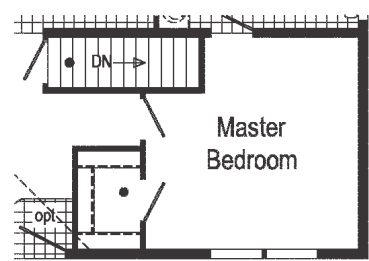

Optional Hutch

Optional Stairwell

**TD1006P**  
1280 Sq. Ft.  
2848

Optional Hutch

Optional Stairwell

(omits g.c.)

**Optional  
Stairwell**  
(omits pantry)

**TD1013P**  
1280 Sq. Ft.  
2848

**TD1015P**  
1280 Sq. Ft.  
2848

**TD1015P**  
PHOTOS

\*Please use pictures for floorplan vision only.  
Decors and materials used are constantly  
changed and improved.

Scan to  
Watch  
Video!

**TD1007P**  
1387 Sq. Ft.  
2852