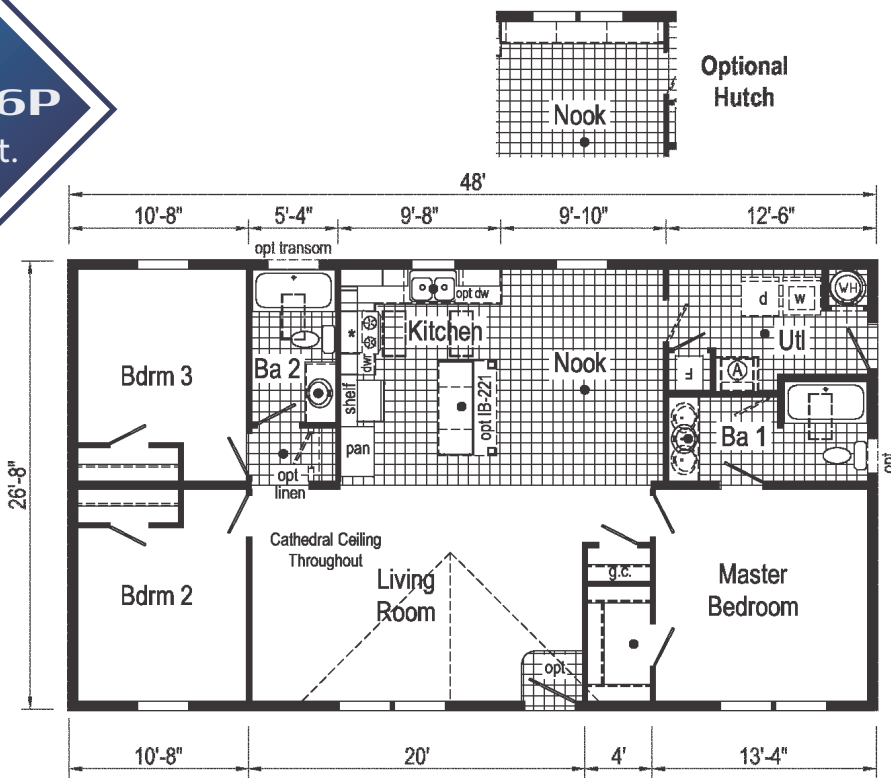

**TS1019P**

907 Sq. Ft.  
1468

**TS1020P**

960 Sq. Ft.  
1472

**TS1002P**

1013 Sq. Ft.  
1476

**TS1012V**

1020 Sq. Ft.  
1668

See Pg. 10 for imagery

**TS1004V**  
 1140 Sq. Ft.  
 1676

\*Please use pictures for floorplan vision only. Decors and materials used are constantly changed and improved.

Scan to  
 Watch  
 Video!

**TD1005P**  
1173 Sq. Ft.  
2844

Optional Hutch

Optional Stairwell

**TD1006P**  
1280 Sq. Ft.  
2848

Optional Hutch

Optional Stairwell

(omits g.c.)

**Optional  
Stairwell**  
(omits pantry)

**TD1013P**  
1280 Sq. Ft.  
2848

**TD1015P**  
1280 Sq. Ft.  
2848

**TD1015P**  
PHOTOS

\*Please use pictures for floorplan vision only.  
Decors and materials used are constantly  
changed and improved.

Scan to  
Watch  
Video!

**TD1007P**  
1387 Sq. Ft.  
2852