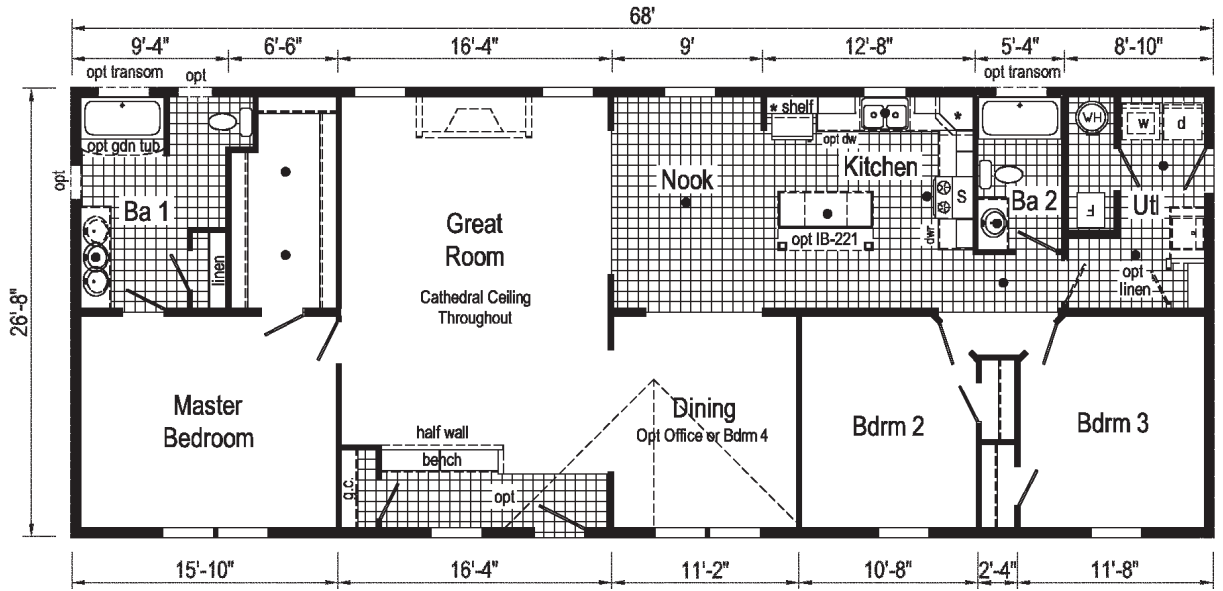

**TD1015P**  
1280 Sq. Ft.  
2848

**TD1015P**  
PHOTOS

\*Please use pictures for floorplan vision only.  
Decors and materials used are constantly  
changed and improved.

Scan to  
Watch  
Video!

**TD1007P**  
1387 Sq. Ft.  
2852

Scan to Watch Video!

**TD1002P**  
 1493 Sq. Ft.  
 2856

**Optional Stairwell**  
 (omits pantry)

**TD1010P**  
 1493 Sq. Ft.  
 2856

**TD1003P**  
1600 Sq. Ft.  
2860

**TD1011P**  
1600 Sq. Ft.  
2860

**TD1008P**  
 1813 Sq. Ft.  
 2868

**TD1012P**  
 1867 Sq. Ft.  
 2870

Scan to Watch Video!

\*Please use pictures for floorplan vision only. Decors and materials used are constantly changed and improved.

Commodore  
Homes  
of Pennsylvania