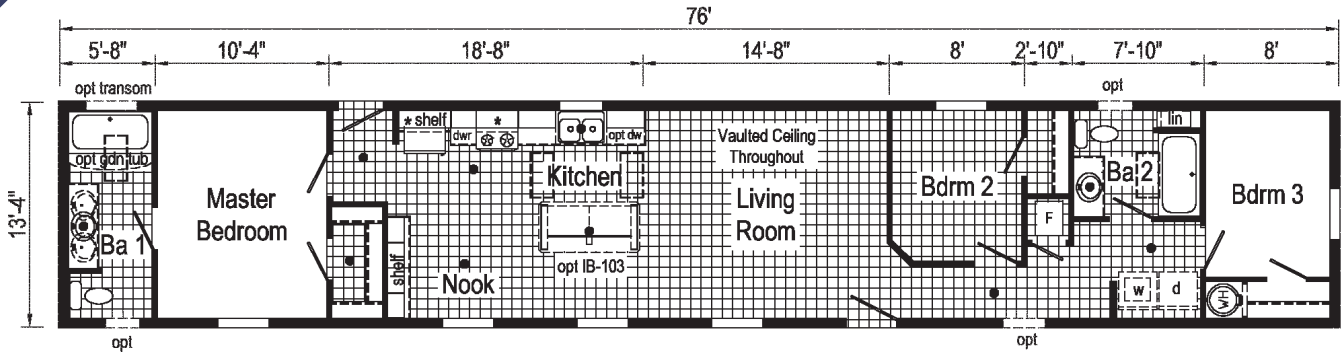

Optional  
1/2 Bath

**TS1018P**  
800 Sq. Ft.  
1460

**TS1003P**  
 880 Sq. Ft.  
 1466

**TS1001P**  
 907 Sq. Ft.  
 1468

Scan to Watch Video!

\*Please use pictures for floorplan vision only. Decors and materials used are constantly changed and improved.

**TS1019P**

907 Sq. Ft.  
1468

**TS1020P**

960 Sq. Ft.  
1472

**TS1002P**

1013 Sq. Ft.  
1476

**TS1012V**

1020 Sq. Ft.  
1668

Optional Hutch

Optional Stairwell

**TD1006P**  
1280 Sq. Ft.  
2848

Optional Hutch

Optional Stairwell

(omits g.c.)

**Optional  
Stairwell**  
(omits pantry)

**TD1013P**  
1280 Sq. Ft.  
2848

**TD1015P**  
1280 Sq. Ft.  
2848

**TD1015P**  
PHOTOS

\*Please use pictures for floorplan vision only.  
Decors and materials used are constantly  
changed and improved.

Scan to  
Watch  
Video!

**TD1007P**  
1387 Sq. Ft.  
2852