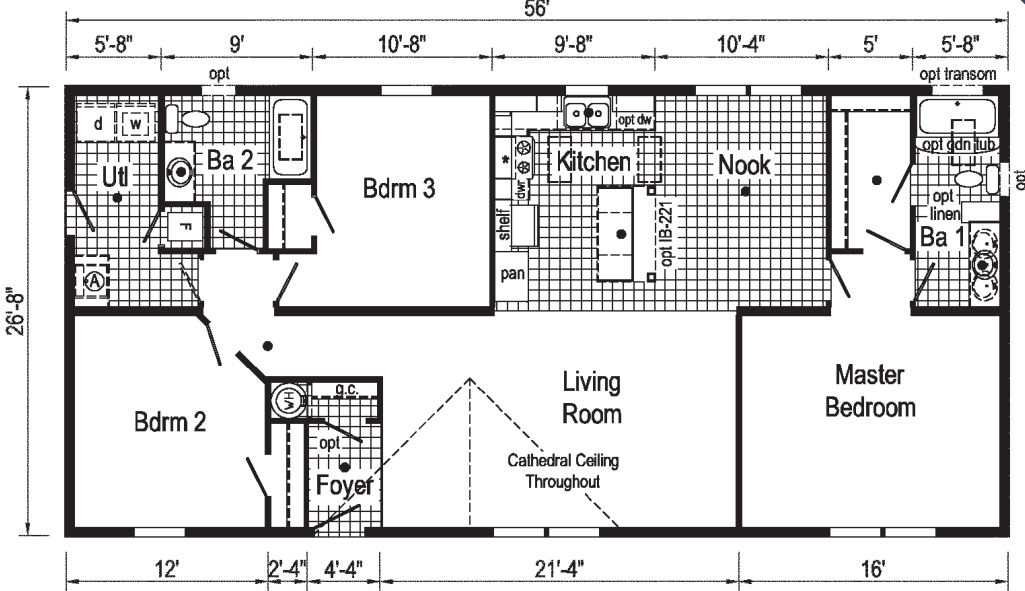

Optional Hutch

Optional Stairwell

**TD1006P**  
1280 Sq. Ft.  
2848

Optional Hutch

Optional Stairwell

(omits g.c.)

**Optional  
Stairwell**  
(omits pantry)

**TD1013P**  
1280 Sq. Ft.  
2848

**TD1015P**  
1280 Sq. Ft.  
2848

**TD1015P**  
PHOTOS

\*Please use pictures for floorplan vision only.  
Decors and materials used are constantly  
changed and improved.

Scan to  
Watch  
Video!

**TD1007P**  
1387 Sq. Ft.  
2852

**TD1014P**  
1387 Sq. Ft.  
2852

\*\*This cabinet color has been discontinued

\*Please use pictures for floorplan vision only. Decors and materials used are constantly changed and improved.

**TD100IP**  
 1387 Sq. Ft.  
 2852

Scan to Watch Video!

**TD1002P**  
 1493 Sq. Ft.  
 2856

**Optional Stairwell**  
 (omits pantry)

**TD1010P**  
 1493 Sq. Ft.  
 2856

**TD1003P**  
1600 Sq. Ft.  
2860

**TD1011P**  
1600 Sq. Ft.  
2860

**TD1008P**  
 1813 Sq. Ft.  
 2868