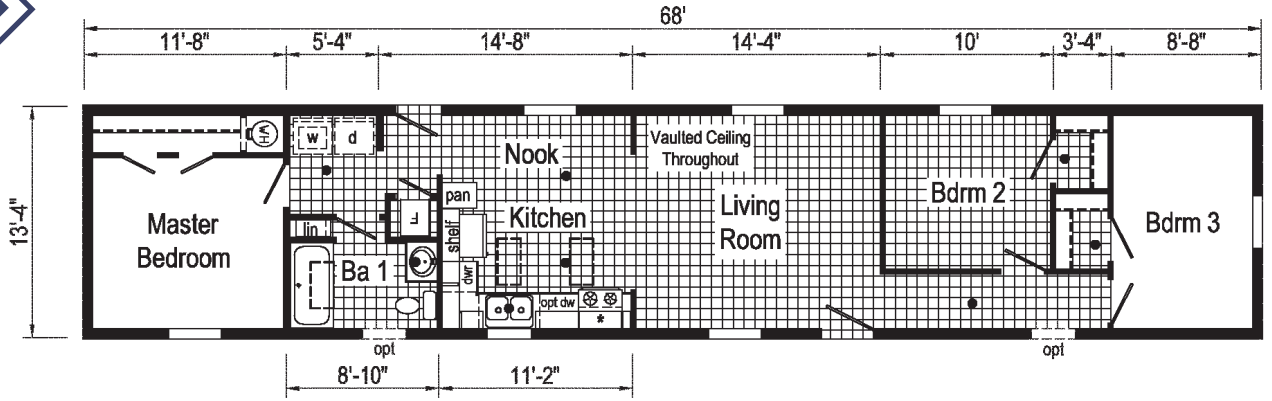

Optional  
1/2 Bath

**TS1018P**  
800 Sq. Ft.  
1460

**TS1003P**  
 880 Sq. Ft.  
 1466

**TS1001P**  
 907 Sq. Ft.  
 1468

Scan to Watch Video!

\*Please use pictures for floorplan vision only. Decors and materials used are constantly changed and improved.

**TS1019P**

907 Sq. Ft.  
1468

**TS1020P**

960 Sq. Ft.  
1472

**TS1002P**

1013 Sq. Ft.  
1476

**TS1012V**

1020 Sq. Ft.  
1668

Optional Hutch

Optional Stairwell

**TD1006P**  
1280 Sq. Ft.  
2848

Optional Hutch

Optional Stairwell

(omits g.c.)

**Optional  
Stairwell**  
(omits pantry)

**TD1013P**  
1280 Sq. Ft.  
2848

**TD1015P**  
1280 Sq. Ft.  
2848

**TD1015P**  
PHOTOS

\*Please use pictures for floorplan vision only.  
Decors and materials used are constantly  
changed and improved.

Scan to  
Watch  
Video!

**TD1007P**  
1387 Sq. Ft.  
2852