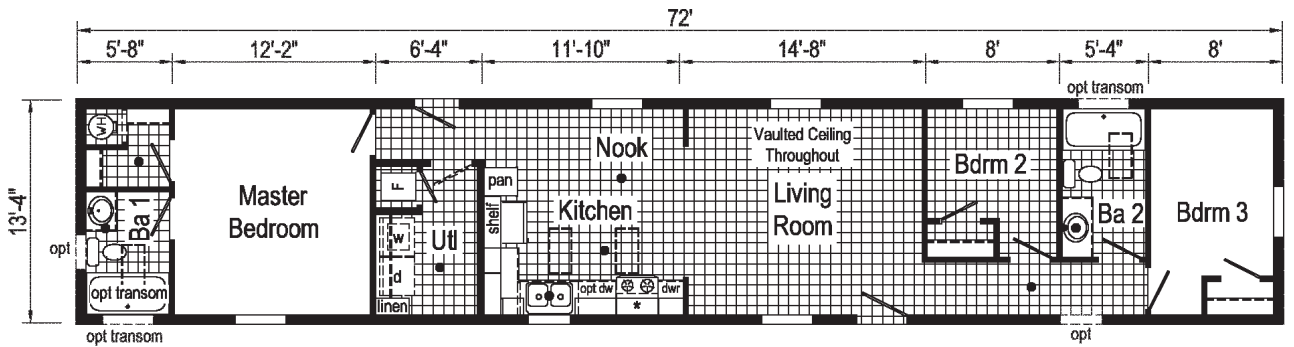

Optional  
1/2 Bath

**TS1018P**  
800 Sq. Ft.  
1460

**TS1003P**  
 880 Sq. Ft.  
 1466

**TS1001P**  
 907 Sq. Ft.  
 1468

Scan to Watch Video!

\*Please use pictures for floorplan vision only. Decors and materials used are constantly changed and improved.

**TS1019P**

907 Sq. Ft.  
1468

**TS1020P**

960 Sq. Ft.  
1472

**TS1002P**

1013 Sq. Ft.  
1476

**TS1012V**

1020 Sq. Ft.  
1668

Optional Hutch

Optional Stairwell

**TD1006P**  
1280 Sq. Ft.  
2848

Optional Hutch

Optional Stairwell

(omits g.c.)

**Optional  
Stairwell**  
(omits pantry)

**TD1013P**  
1280 Sq. Ft.  
2848