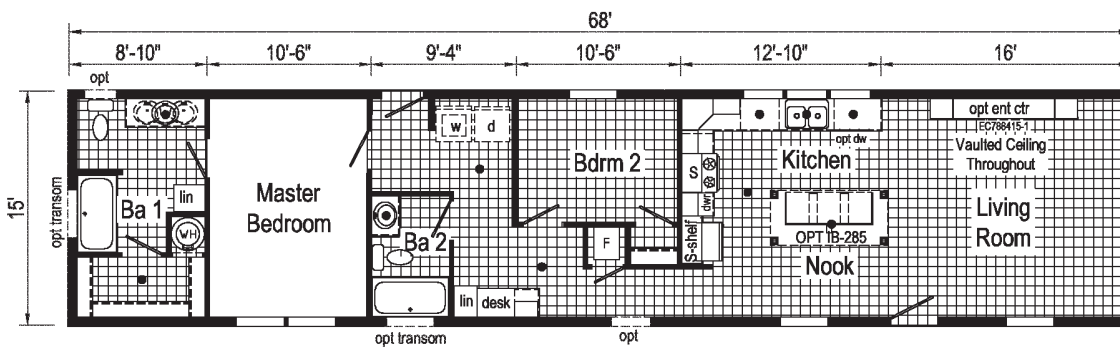

Optional  
1/2 Bath

**TS1018P**  
800 Sq. Ft.  
1460

**TS1003P**  
 880 Sq. Ft.  
 1466

**TS1001P**  
 907 Sq. Ft.  
 1468

Scan to Watch Video!

\*Please use pictures for floorplan vision only. Decors and materials used are constantly changed and improved.

**TS1019P**

907 Sq. Ft.  
1468

**TS1020P**

960 Sq. Ft.  
1472

**TS1002P**

1013 Sq. Ft.  
1476

**TS1012V**

1020 Sq. Ft.  
1668

Optional Hutch

Optional Stairwell

**TD1006P**  
1280 Sq. Ft.  
2848

Optional Hutch

Optional Stairwell

(omits g.c.)

**Optional  
Stairwell**  
(omits pantry)

**TD1013P**  
1280 Sq. Ft.  
2848

**TD1015P**  
1280 Sq. Ft.  
2848

**TD1015P**  
PHOTOS

\*Please use pictures for floorplan vision only.  
Decors and materials used are constantly  
changed and improved.

Scan to  
Watch  
Video!

**TD1007P**  
1387 Sq. Ft.  
2852