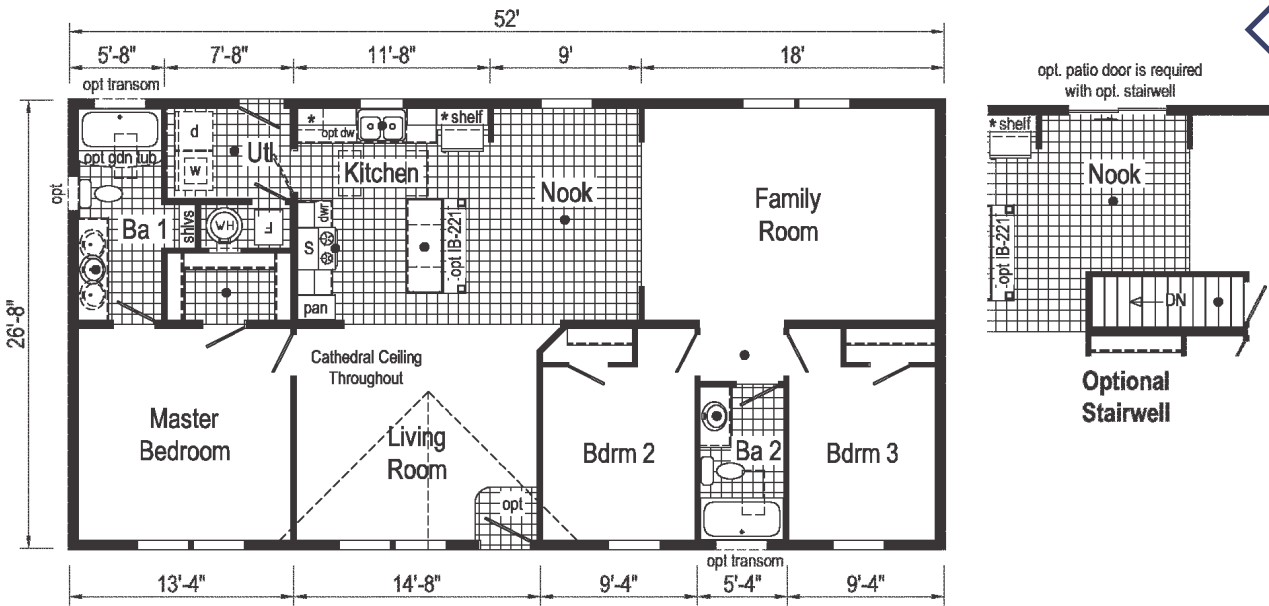

Optional Hutch

Optional Stairwell

**TD1006P**  
1280 Sq. Ft.  
2848

Optional Hutch

Optional Stairwell

(omits g.c.)

**Optional  
Stairwell**  
(omits pantry)

**TD1013P**  
1280 Sq. Ft.  
2848

**TD1015P**  
1280 Sq. Ft.  
2848

**TD1015P**  
PHOTOS

\*Please use pictures for floorplan vision only.  
Decors and materials used are constantly  
changed and improved.

Scan to  
Watch  
Video!

**TD1007P**  
1387 Sq. Ft.  
2852

Scan to Watch Video!

**TD1002P**  
 1493 Sq. Ft.  
 2856

**Optional Stairwell**  
 (omits pantry)

**TD1010P**  
 1493 Sq. Ft.  
 2856

**TD1003P**  
1600 Sq. Ft.  
2860

**TD1011P**  
1600 Sq. Ft.  
2860

**TD1008P**  
 1813 Sq. Ft.  
 2868