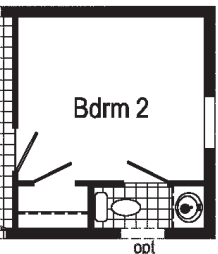

## Single Section

3	TS1014P	1452
3	TS1015P	1456
3	TS1016P	1456
4	TS1005P	1456
5	TS1017P	1460
5	TS1018P	1460
6	TS1003P	1466
6	TS1001P	1468
7	TS1001P PHOTOS	
8	TS1019P	1468
8	TS1020P	1472
9	TS1002P	1476
9	TS1012V	1668
10	TS1004V	1676

**TS1014P**

693 Sq. Ft.  
1452

**TS1015P**

747 Sq. Ft.  
1456

**TS1016P**

747 Sq. Ft.  
1456

Optional  
1/2 Bath

**TS1005P**  
 747 Sq. Ft.  
 1456

Scan to Watch Video!

\*\*This cabinet color has been discontinued

\*Please use pictures for floorplan vision only. Decors and materials used are constantly changed and improved.

**TS1017P**  
800 Sq. Ft.  
1460

Optional  
1/2 Bath

**TS1018P**  
800 Sq. Ft.  
1460

**TS1003P**  
 880 Sq. Ft.  
 1466

**TS1001P**  
 907 Sq. Ft.  
 1468

Scan to Watch Video!

\*Please use pictures for floorplan vision only. Decors and materials used are constantly changed and improved.