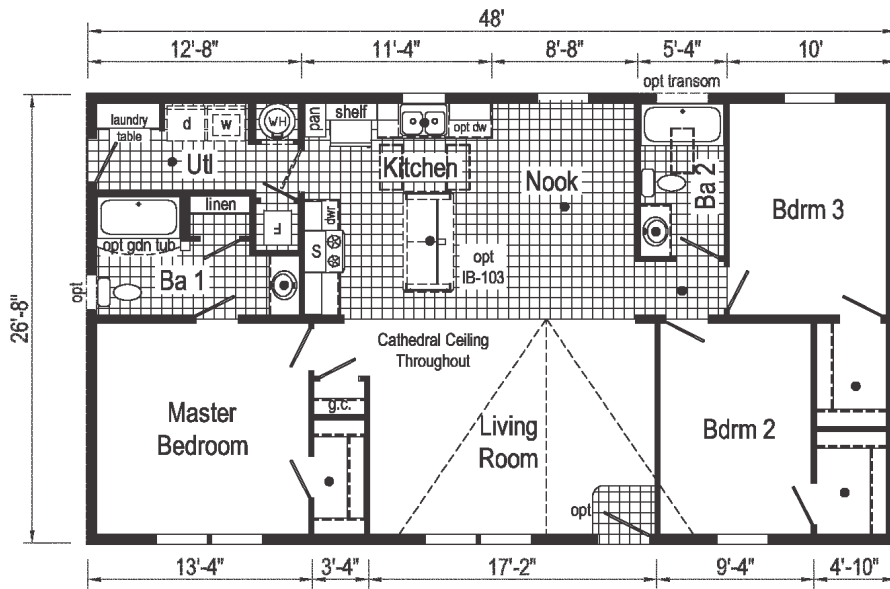

See Pg. 10 for imagery

**TS1004V**  
 1140 Sq. Ft.  
 1676

\*Please use pictures for floorplan vision only. Decors and materials used are constantly changed and improved.

Scan to  
 Watch  
 Video!

**TD1005P**  
1173 Sq. Ft.  
2844

Optional Hutch

Optional Stairwell

**TD1006P**  
1280 Sq. Ft.  
2848

Optional Hutch

Optional Stairwell

(omits g.c.)

**Optional  
Stairwell**  
(omits pantry)

**TD1013P**  
1280 Sq. Ft.  
2848

**TD1015P**  
1280 Sq. Ft.  
2848

**TD1015P**  
PHOTOS

\*Please use pictures for floorplan vision only.  
Decors and materials used are constantly  
changed and improved.

Scan to  
Watch  
Video!

**TD1007P**  
1387 Sq. Ft.  
2852