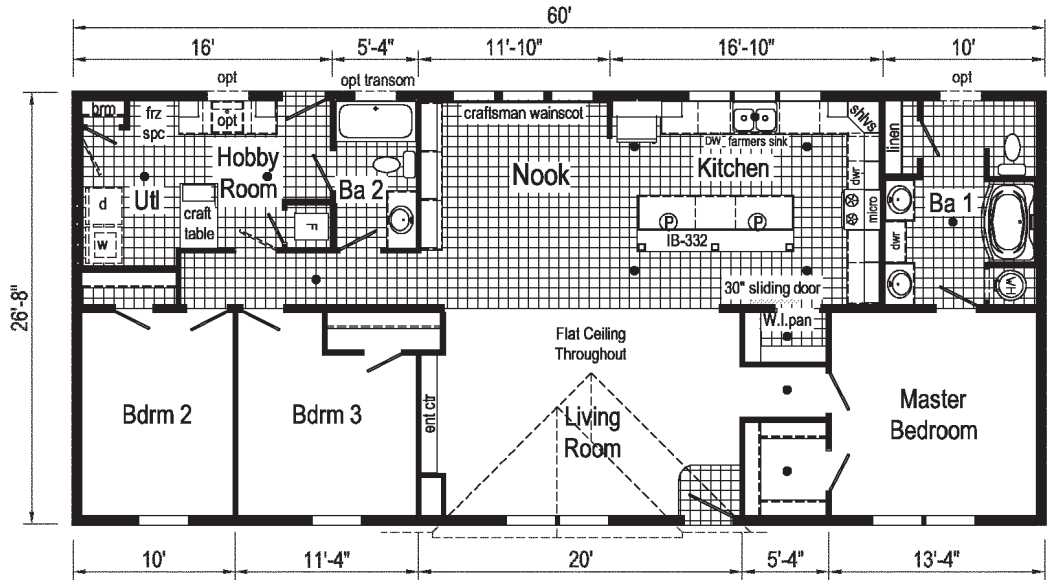

**Optional
Freestanding Tub
with Shower**
(omits linen)

**Optional
Stairwell**

**Optional
Freestanding Tub
with Shower**
(omits linen)

**Optional
4'x6' Walk-In
Tile Shower**

Alternate Optional Stairwell

**Optional
Stairwell
Li
Rm**

3A2801P
 1387 Sq. Ft.
 2852

Optional Stairwell
 (omits g.c.)

Optional 4'x6' Walk-In Tile Shower

Optional Freestanding Tub with Shower

3A2804P
 1493 Sq. Ft.
 2856

Optional Freestanding Tub with Shower
 (omits linen)

3A2805P
 1600 Sq. Ft.
 2860

Scan to Watch Video!

*Please use pictures for floorplan vision only. Decors and materials used are constantly changed and improved.

Scan to Watch Video!

3A2806P
1600 Sq. Ft.
2860

Optional Freestanding Tub with Shower
(omits linen)

Optional 4'x6' Walk-In Tile Shower
(omits bench)

Optional Stairwell
(omits recessed tray ceiling w/ beams at Nook)

Opt. Box-Bay 38 **Curb Side Exterior Options** Opt. 26'-8" dormer w/ bump-out