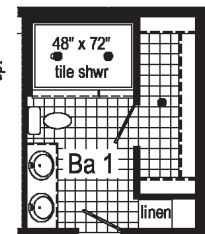

Scan to Watch Video!

1A2802P
PHOTOS

*Please use pictures for floorplan vision only. Decors and materials used are constantly changed and improved.

3A2802P

1333 Sq. Ft.
2852

**Optional
4'x6' Walk-In
Tile Shower**

**Optional
Freestanding Tub
with Shower**
(omits linen)

**Optional
Stairwell**

**Optional
Freestanding Tub
with Shower**
(omits linen)

**Optional
4'x6' Walk-In
Tile Shower**

Alternate Optional Stairwell

**Optional
Stairwell
Li
Rm**