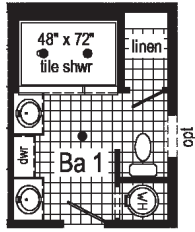

Scan to Watch Video!

1A2802P
PHOTOS

*Please use pictures for floorplan vision only. Decors and materials used are constantly changed and improved.

3A2802P

1333 Sq. Ft.
2852

**Optional
4'x6' Walk-In
Tile Shower**

**Optional
Freestanding Tub
with Shower**
(omits linen)

**Optional
Stairwell**

**Optional
Freestanding Tub
with Shower**
(omits linen)

**Optional
4'x6' Walk-In
Tile Shower**

Alternate Optional Stairwell

**Optional
Stairwell
Li
Rm**

3A2803P

1387 Sq. Ft.
2852

**This cabinet color has been discontinued

3A2803P
PHOTOS

Scan to
Watch
Video!

*Please use pictures for
floorplan vision only. Decors and
materials used are constantly
changed and improved.

3A2801P
 1387 Sq. Ft.
 2852

Optional Stairwell
 (omits g.c.)

Optional 4'x6' Walk-In Tile Shower

Optional Freestanding Tub with Shower

3A2804P
 1493 Sq. Ft.
 2856

Optional Freestanding Tub with Shower
 (omits linen)