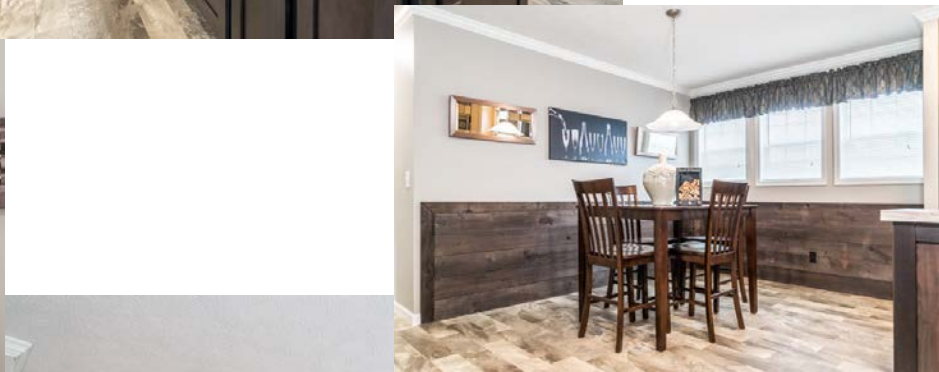

3A2803P

1387 Sq. Ft.
2852

**This cabinet color has been discontinued

3A2803P
PHOTOS

Scan to
Watch
Video!

*Please use pictures for
floorplan vision only. Decors and
materials used are constantly
changed and improved.