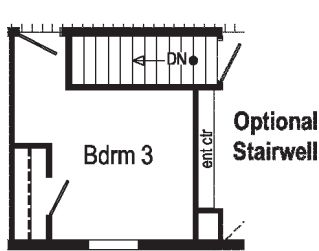

3A2805P
1600 Sq. Ft.
2860