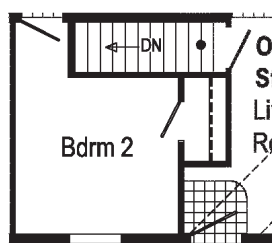

Scan to Watch Video!

1A2802P
PHOTOS

*Please use pictures for floorplan vision only. Decors and materials used are constantly changed and improved.

3A2802P

1333 Sq. Ft.
2852

**Optional
4'x6' Walk-In
Tile Shower**

**Optional
Freestanding Tub
with Shower**
(omits linen)

**Optional
Stairwell**

**Optional
Freestanding Tub
with Shower**
(omits linen)

**Optional
4'x6' Walk-In
Tile Shower**

Alternate Optional Stairwell

**Optional
Stairwell
Li
Rm**

3A2801P
 1387 Sq. Ft.
 2852

Optional Stairwell
 (omits g.c.)

Optional 4'x6' Walk-In Tile Shower

Optional Freestanding Tub with Shower

3A2804P
 1493 Sq. Ft.
 2856

Optional Freestanding Tub with Shower
 (omits linen)