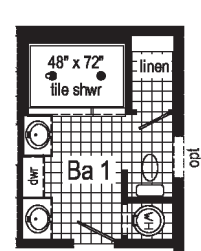

3A2805P
1600 Sq. Ft.
2860

Scan to Watch Video!