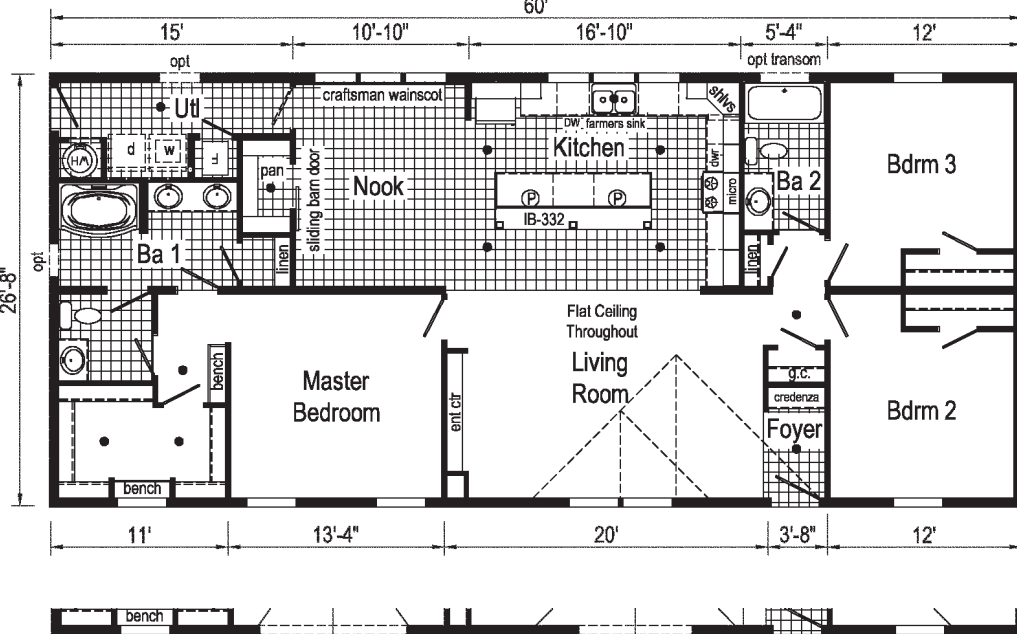

Scan to Watch Video!

1A2802P
PHOTOS

*Please use pictures for floorplan vision only. Decors and materials used are constantly changed and improved.

3A2802P

1333 Sq. Ft.
2852

**Optional
4'x6' Walk-In
Tile Shower**

**Optional
Freestanding Tub
with Shower**
(omits linen)

**Optional
Stairwell**

**Optional
Freestanding Tub
with Shower**
(omits linen)

**Optional
4'x6' Walk-In
Tile Shower**

Alternate Optional Stairwell

**Optional
Stairwell
Li
Rm**

3A2805P
 1600 Sq. Ft.
 2860

Scan to Watch Video!

*Please use pictures for floorplan vision only. Decors and materials used are constantly changed and improved.

Scan to Watch Video!

3A2806P
1600 Sq. Ft.
2860

Optional Freestanding Tub with Shower
(omits linen)

Optional 4'x6' Walk-In Tile Shower
(omits bench)

Optional Stairwell
(omits recessed tray ceiling w/ beams at Nook)

Opt. Box-Bay 38 **Curb Side Exterior Options** Opt. 26'-8" dormer w/ bump-out