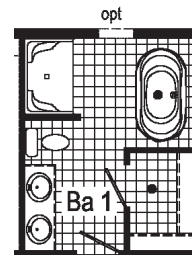

Scan to Watch Video!

1A2802P
PHOTOS

*Please use pictures for floorplan vision only. Decors and materials used are constantly changed and improved.

3A2802P

1333 Sq. Ft.
2852

**Optional
4'x6' Walk-In
Tile Shower**

**Optional
Freestanding Tub
with Shower**
(omits linen)

**Optional
Stairwell**

**Optional
Freestanding Tub
with Shower**
(omits linen)

**Optional
4'x6' Walk-In
Tile Shower**

Alternate Optional Stairwell

**Optional
Stairwell
Li
Rm**