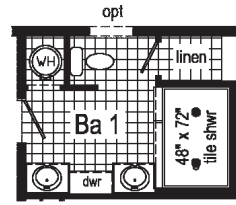

Scan to Watch Video!

1A2802P
PHOTOS

*Please use pictures for floorplan vision only. Decors and materials used are constantly changed and improved.

3A2802P

1333 Sq. Ft.
2852

**Optional
4'x6' Walk-In
Tile Shower**

**Optional
Freestanding Tub
with Shower**
(omits linen)

**Optional
Stairwell**

**Optional
Freestanding Tub
with Shower**
(omits linen)

**Optional
4'x6' Walk-In
Tile Shower**

Alternate Optional Stairwell

**Optional
Stairwell
Li
Rm**