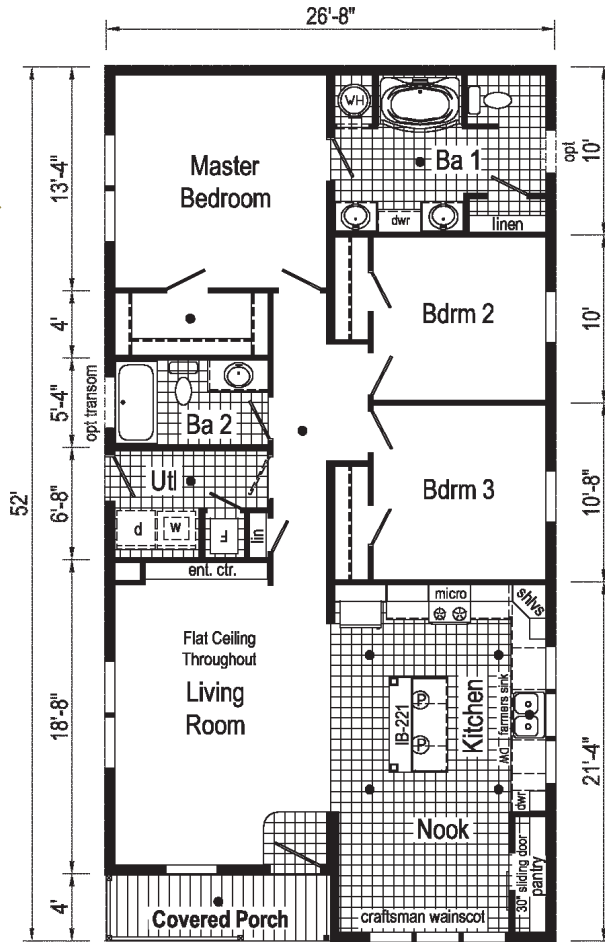

*28 Wide Floorplans shown also available as 32 Wide Floorplans.

*Due to continued product improvements, changes in supplies or design;
PICTURES may not accurately depict our current product offering.

Cabinet Selections

Scan to Watch Video!

1A2802P
PHOTOS

*Please use pictures for floorplan vision only. Decors and materials used are constantly changed and improved.

3A2802P

1333 Sq. Ft.
2852

**Optional
4'x6' Walk-In
Tile Shower**

**Optional
Freestanding Tub
with Shower**
(omits linen)

**Optional
Stairwell**

**Optional
Freestanding Tub
with Shower**
(omits linen)

**Optional
4'x6' Walk-In
Tile Shower**

Alternate Optional Stairwell

**Optional
Stairwell
Li
Rm**