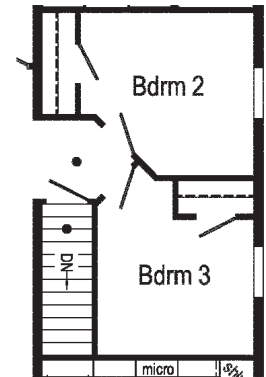

Scan to Watch Video!

1A2802P
PHOTOS

*Please use pictures for floorplan vision only. Decors and materials used are constantly changed and improved.

3A2802P

1333 Sq. Ft.
2852

**Optional
4'x6' Walk-In
Tile Shower**

**Optional
Freestanding Tub
with Shower**
(omits linen)

**Optional
Stairwell**

**Optional
Freestanding Tub
with Shower**
(omits linen)

**Optional
4'x6' Walk-In
Tile Shower**

Alternate Optional Stairwell

**Optional
Stairwell
Li
Rm**