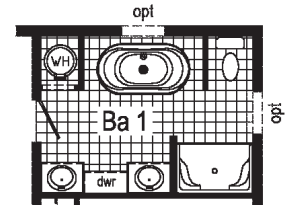

Scan to Watch Video!

1A2802P
PHOTOS

*Please use pictures for floorplan vision only. Decors and materials used are constantly changed and improved.

3A2802P

1333 Sq. Ft.
2852

**Optional
4'x6' Walk-In
Tile Shower**

**Optional
Freestanding Tub
with Shower**
(omits linen)

**Optional
Stairwell**

**Optional
Freestanding Tub
with Shower**
(omits linen)

**Optional
4'x6' Walk-In
Tile Shower**

Alternate Optional Stairwell

**Optional
Stairwell
Li
Rm**