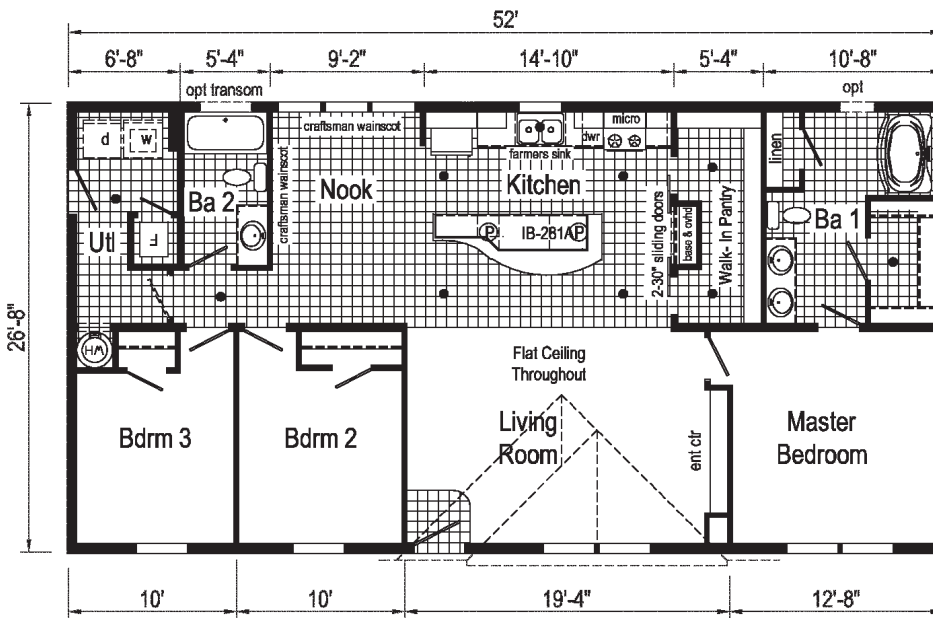

Scan to Watch Video!

1A2802P
PHOTOS

*Please use pictures for floorplan vision only. Decors and materials used are constantly changed and improved.

3A2802P

1333 Sq. Ft.
2852

**Optional
4'x6' Walk-In
Tile Shower**

**Optional
Freestanding Tub
with Shower**
(omits linen)

**Optional
Stairwell**

**Optional
Freestanding Tub
with Shower**
(omits linen)

**Optional
4'x6' Walk-In
Tile Shower**

Alternate Optional Stairwell

**Optional
Stairwell
Li
Rm**