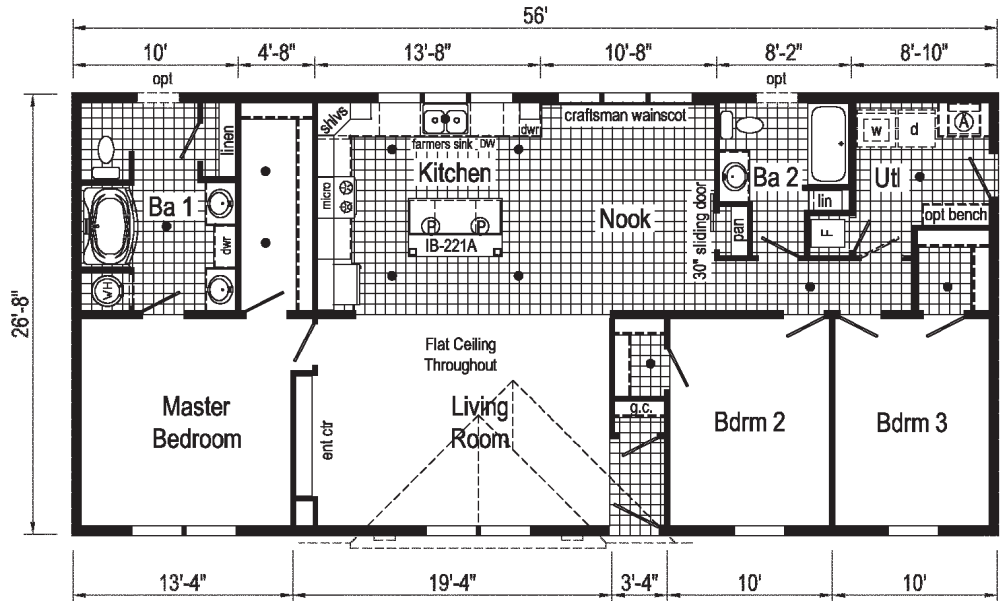

Scan to Watch Video!

1A2802P
PHOTOS

*Please use pictures for floorplan vision only. Decors and materials used are constantly changed and improved.

3A2802P

1333 Sq. Ft.
2852

**Optional
4'x6' Walk-In
Tile Shower**

**Optional
Freestanding Tub
with Shower**
(omits linen)

**Optional
Stairwell**

**Optional
Freestanding Tub
with Shower**
(omits linen)

**Optional
4'x6' Walk-In
Tile Shower**

Alternate Optional Stairwell

**Optional
Stairwell
Li
Rm**

3A2801P
 1387 Sq. Ft.
 2852

Optional Stairwell
 (omits g.c.)

Optional 4'x6' Walk-In Tile Shower

Optional Freestanding Tub with Shower

3A2804P
 1493 Sq. Ft.
 2856

Optional Freestanding Tub with Shower
 (omits linen)