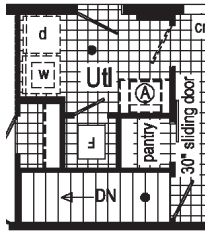

**Optional
Freestanding Tub
with Shower**
(omits linen)

**Optional
Stairwell**

**Optional
Freestanding Tub
with Shower**
(omits linen)

**Optional
4'x6' Walk-In
Tile Shower**

Alternate Optional Stairwell

**Optional
Stairwell
Li
Rm**

3A2803P

1387 Sq. Ft.
2852

**This cabinet color has been discontinued

3A2803P
PHOTOS

Scan to
Watch
Video!

*Please use pictures for
floorplan vision only. Decors and
materials used are constantly
changed and improved.

3A2801P
 1387 Sq. Ft.
 2852

Optional Stairwell
 (omits g.c.)

Optional 4'x6' Walk-In Tile Shower

Optional Freestanding Tub with Shower

3A2804P
 1493 Sq. Ft.
 2856

Optional Freestanding Tub with Shower
 (omits linen)