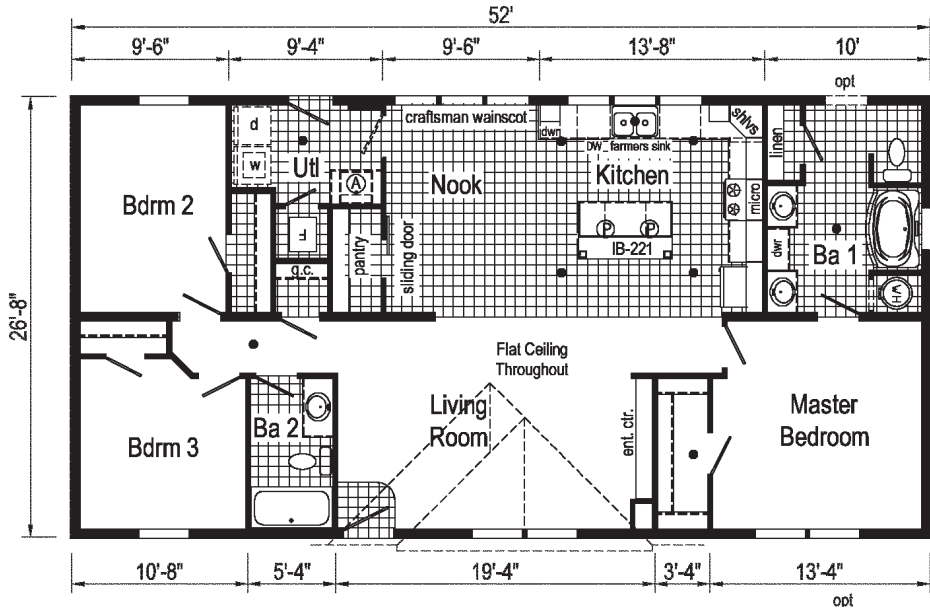

Scan to Watch Video!

1A2802P
PHOTOS

*Please use pictures for floorplan vision only. Decors and materials used are constantly changed and improved.

3A2802P

1333 Sq. Ft.
2852

**Optional
4'x6' Walk-In
Tile Shower**

**Optional
Freestanding Tub
with Shower**
(omits linen)

**Optional
Stairwell**

**Optional
Freestanding Tub
with Shower**
(omits linen)

**Optional
4'x6' Walk-In
Tile Shower**

Alternate Optional Stairwell

**Optional
Stairwell
Li
Rm**

3A2803P

1387 Sq. Ft.
2852

**This cabinet color has been discontinued

3A2803P
PHOTOS

Scan to
Watch
Video!

*Please use pictures for
floorplan vision only. Decors and
materials used are constantly
changed and improved.

3A2801P
 1387 Sq. Ft.
 2852

Optional Stairwell
 (omits g.c.)

Optional 4'x6' Walk-In Tile Shower

Optional Freestanding Tub with Shower

3A2804P
 1493 Sq. Ft.
 2856

Optional Freestanding Tub with Shower
 (omits linen)