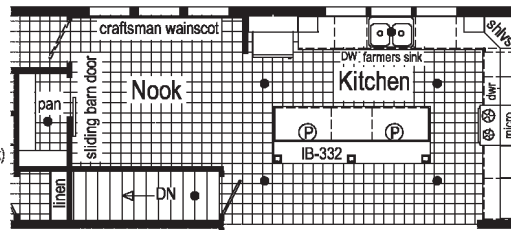

3A2805P
 1600 Sq. Ft.
 2860

Scan to Watch Video!

*Please use pictures for floorplan vision only. Decors and materials used are constantly changed and improved.

Scan to Watch Video!

3A2806P
1600 Sq. Ft.
2860

Optional Freestanding Tub with Shower
(omits linen)

Optional 4'x6' Walk-In Tile Shower
(omits bench)

Optional Stairwell
(omits recessed tray ceiling w/ beams at Nook)

Opt. Box-Bay 38 **Curb Side Exterior Options** Opt. 26'-8" dormer w/ bump-out