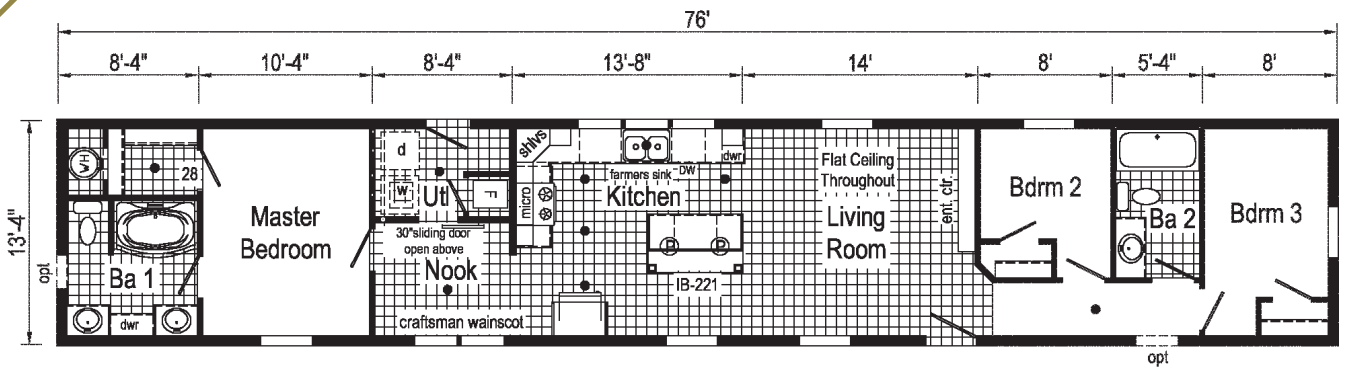

*28 Wide Floorplans shown also available as 32 Wide Floorplans.

*Due to continued product improvements, changes in supplies or design;
PICTURES may not accurately depict our current product offering.

Cabinet Selections

White Oak Mission Flat Panel
Available in Painted Hardwood

1A2801P
 907 Sq. Ft.
 1468

1A2802P
 1016 Sq. Ft.
 1476

*14 Wide Floorplans shown also available as 16 Wide Floorplans.

**This cabinet color has been discontinued

Scan to Watch Video!

1A2802P
PHOTOS

*Please use pictures for floorplan vision only. Decors and materials used are constantly changed and improved.

3A2802P

1333 Sq. Ft.
2852

**Optional
4'x6' Walk-In
Tile Shower**

**Optional
Freestanding Tub
with Shower**
(omits linen)

**Optional
Stairwell**

**Optional
Freestanding Tub
with Shower**
(omits linen)

**Optional
4'x6' Walk-In
Tile Shower**

Alternate Optional Stairwell

**Optional
Stairwell
Li
Rm**