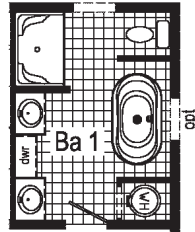

Scan to Watch Video!

1A2802P
PHOTOS

*Please use pictures for floorplan vision only. Decors and materials used are constantly changed and improved.

3A2802P

1333 Sq. Ft.
2852

**Optional
4'x6' Walk-In
Tile Shower**

**Optional
Freestanding Tub
with Shower**
(omits linen)

**Optional
Stairwell**

**Optional
Freestanding Tub
with Shower**
(omits linen)

**Optional
4'x6' Walk-In
Tile Shower**

Alternate Optional Stairwell

**Optional
Stairwell
Li
Rm**

3A2803P

1387 Sq. Ft.
2852

**This cabinet color has been discontinued

3A2803P
PHOTOS

Scan to
Watch
Video!

*Please use pictures for
floorplan vision only. Decors and
materials used are constantly
changed and improved.

3A2801P
 1387 Sq. Ft.
 2852

Optional Stairwell
 (omits g.c.)

Optional 4'x6' Walk-In Tile Shower

Optional Freestanding Tub with Shower

3A2804P
 1493 Sq. Ft.
 2856

Optional Freestanding Tub with Shower
 (omits linen)