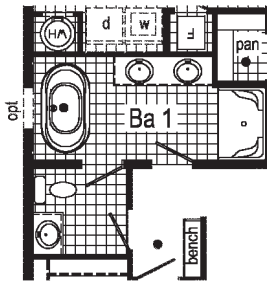

Scan to Watch Video!

1A2802P
PHOTOS

*Please use pictures for floorplan vision only. Decors and materials used are constantly changed and improved.

3A2802P

1333 Sq. Ft.
2852

**Optional
4'x6' Walk-In
Tile Shower**

3A2801P
 1387 Sq. Ft.
 2852

Optional Stairwell
 (omits g.c.)

Optional 4'x6' Walk-In Tile Shower

Optional Freestanding Tub with Shower

3A2804P
 1493 Sq. Ft.
 2856

Optional Freestanding Tub with Shower
 (omits linen)

3A2805P
 1600 Sq. Ft.
 2860

Scan to Watch Video!

*Please use pictures for floorplan vision only. Decors and materials used are constantly changed and improved.

Scan to Watch Video!

3A2806P
1600 Sq. Ft.
2860

Optional Freestanding Tub with Shower
(omits linen)

Optional 4'x6' Walk-In Tile Shower
(omits bench)

Optional Stairwell
(omits recessed tray ceiling w/ beams at Nook)

Opt. Box-Bay 38 **Curb Side Exterior Options** Opt. 26'-8" dormer w/ bump-out