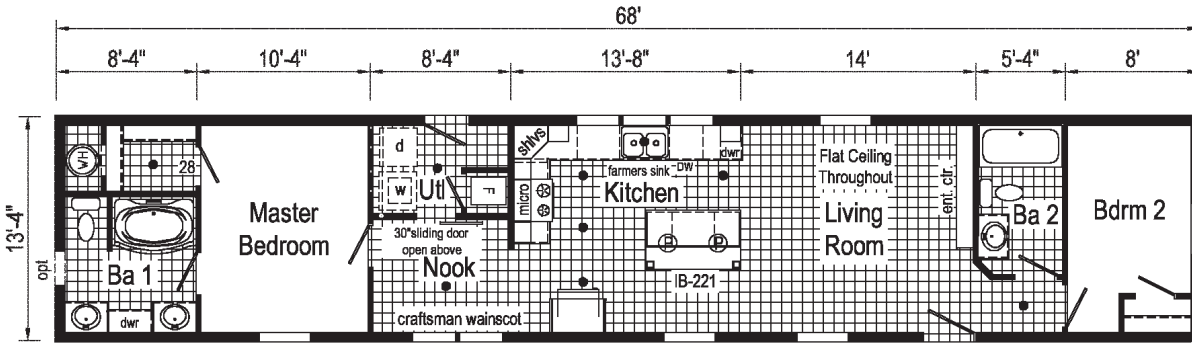

*28 Wide Floorplans shown also available as 32 Wide Floorplans.

*Due to continued product improvements, changes in supplies or design;
PICTURES may not accurately depict our current product offering.

Cabinet Selections

White Oak Mission Flat Panel
Available in Painted Hardwood

1A2801P
 907 Sq. Ft.
 1468

1A2802P
 1016 Sq. Ft.
 1476

*14 Wide Floorplans shown also available as 16 Wide Floorplans.

**This cabinet color has been discontinued

Scan to Watch Video!

1A2802P
PHOTOS

*Please use pictures for floorplan vision only. Decors and materials used are constantly changed and improved.

3A2802P

1333 Sq. Ft.
2852

**Optional
4'x6' Walk-In
Tile Shower**

**Optional
Freestanding Tub
with Shower**
(omits linen)

**Optional
Stairwell**

**Optional
Freestanding Tub
with Shower**
(omits linen)

**Optional
4'x6' Walk-In
Tile Shower**

Alternate Optional Stairwell

**Optional
Stairwell
Li
Rm**