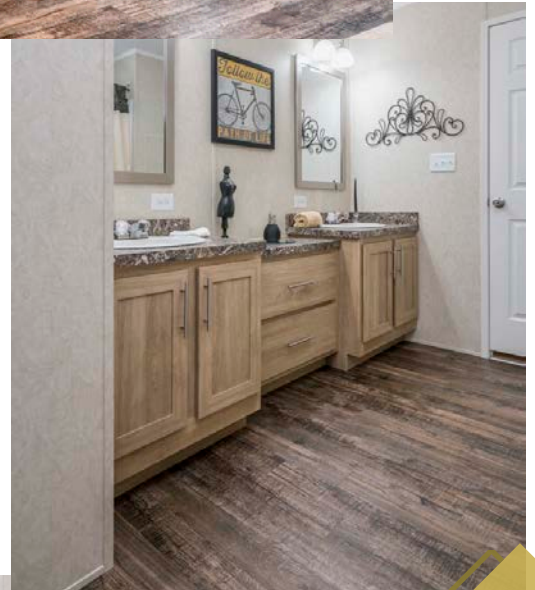

Scan to
Watch
Video!

**This cabinet color has been discontinued