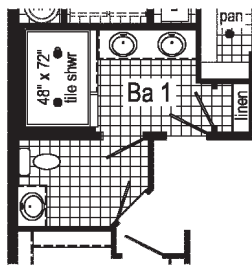

3A2801P
 1387 Sq. Ft.
 2852

Optional Stairwell
 (omits g.c.)

Optional 4'x6' Walk-In Tile Shower

Optional Freestanding Tub with Shower

3A2804P
 1493 Sq. Ft.
 2856

Optional Freestanding Tub with Shower
 (omits linen)

3A2805P
 1600 Sq. Ft.
 2860

Scan to Watch Video!

*Please use pictures for floorplan vision only. Decors and materials used are constantly changed and improved.

Scan to Watch Video!

3A2806P
1600 Sq. Ft.
2860

Optional Freestanding Tub with Shower
(omits linen)

Optional 4'x6' Walk-In Tile Shower
(omits bench)

Optional Stairwell
(omits recessed tray ceiling w/ beams at Nook)

Opt. Box-Bay 38 **Curb Side Exterior Options** Opt. 26'-8" dormer w/ bump-out